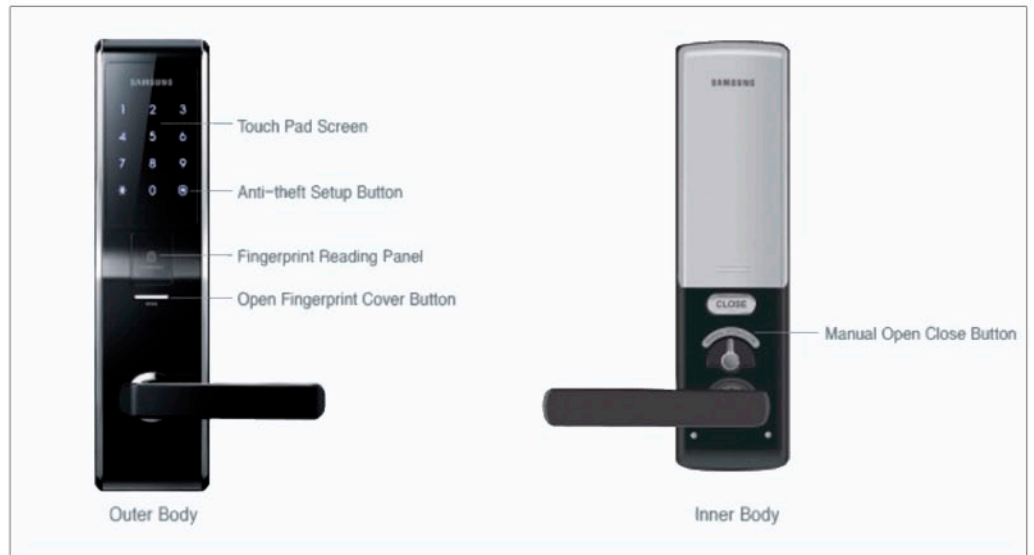

SAMSUNG SDS

Samsung SDS Digital Door Lock

SHS-H705

Fingerprint

Capacity	Maximum 100 Fingerprints
Method	Optical
FRR	0.01%
FAR	0.001% or Less
Verification Time	Less than 1 Second

Access code

Capacity	1 Master Access Code 10 User Access Codes
Digit	4~12 digit number combination

Size

Exterior body	81.3 × 318 × 75mm (WxHxD)
Interior body	79 × 290 × 80.3mm (WxHxD)

Door thickness

40~80mm (AML220: 40~60mm, AML320: 61~80mm)

Power

DC 6V (AA Alkaline Batteries, 8pcs)

Battery Life

Approximately 10 months (average - 10 times per day)