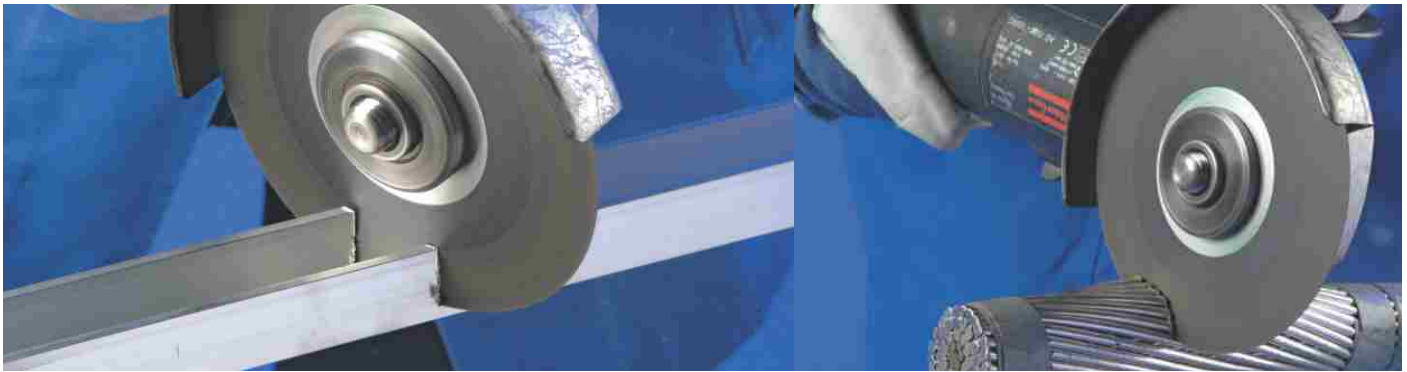

Aluminium Ultra Thin 1.0 & 1.6mm cutting wheels

VERTRAU BLAU
Trust In The Blue

- Extremely precise cutting
- Can be welded immediately after cut
- Contains no fillers to ensure a minimal burr cut every time
- Designed specifically for use on aluminium

Aluminium Ultra Thin

1.0 & 1.6mm cutting wheels

Introducing the latest addition to the renowned PFERD range of ultra-thin cutting wheels, now available for aluminium. These specially formulated wheels are designed specifically for aluminium. They contain no fillers or waxes which might leave an undesirable residue on the workpiece.

Manufactured with the finest quality abrasive grains to ensure a fast minimal burr cut every time!

Recommended for cutting of sheet, thin wall aluminium hollow sections & light solid material up to 2mm thickness.

Cutting wheels available in 1.0mm & 1.6mm thickness.

Features

- Extremely precise cutting
- Greater user comfort
- Reduced stress on power tool
- Low noise generation
- Less vibration
- Faster cutting
- Less material wastage
- No clean up required
- High wheel life
- Can be welded immediately