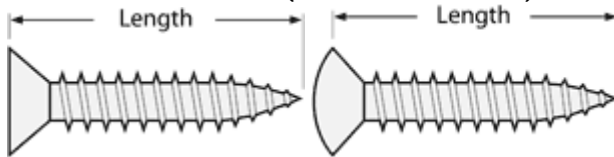

## How to Measure Fastener Length

Fastener length is **measured from where the material surface is assumed to be**, to the end of the fastener.

For fasteners where the head usually sits above the surface, the measurement is from directly under the head to the end of the fastener.

### Machine Screws

Machine screw measurement depends on the style of head it has.

Countersunk (Flat or Oval head) is measured overall.

Pan Head or Round Head screws are measured from under the head.

### Carriage Bolts

Carriage bolts are measured from directly under the head.

### Sheet Metal Screws

Sheet metal screw measurement depends upon the type of screw you are using.

Countersunk screws (Flat or Oval head) are measured by overall length.

Pan Head, truss head, and Hex Head screws are measured from under the head.