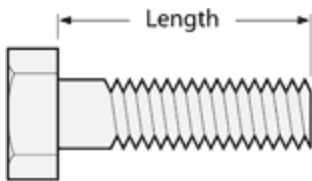

## How to Measure Fastener Length

Fastener length is **measured from where the material surface is assumed to be**, to the end of the fastener.

For fasteners where the head usually sits above the surface, the measurement is from directly under the head to the end of the fastener.

For fasteners that are designed to be countersunk, the measurement is made from the point on the head where the surface of the material is, to the end of the fastener.

#### Hex Bolts

Hex bolts are measured from under the head to the tip of the bolt.

### Sex Bolts

Sex bolt length is measured from under the head.