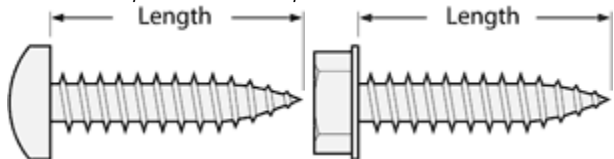

## How to Measure Fastener Length

Fastener length is **measured from where the material surface is assumed to be**, to the end of the fastener.

For fasteners where the head usually sits above the surface, the measurement is from directly under the head to the end of the fastener.

### Machine Screws

Machine screw measurement depends on the style of head it has.

Countersunk (Flat or Oval head) is measured overall.

Pan Head or Round Head screws are measured from under the head.

### Carriage Bolts

Carriage bolts are measured from directly under the head.

### Sheet Metal Screws

Sheet metal screw measurement depends upon the type of screw you are using.

Countersunk screws (Flat or Oval head) are measured by overall length.

Pan Head, truss head, and Hex Head screws are measured from under the head.