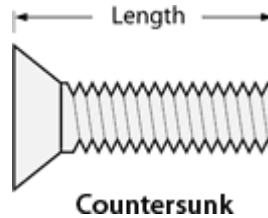

## How to Measure Fastener Length

Fastener length is **measured from where the material surface is assumed to be**, to the end of the fastener.

For fasteners where the head usually sits above the surface, the measurement is from directly under the head to the end of the fastener.

For fasteners that are designed to be countersunk, the measurement is made from the point on the head where the surface of the material is, to the end of the fastener.

#### Hex Bolts

Hex bolts are measured from under the head to the tip of the bolt.

### Sex Bolts

Sex bolt length is measured from under the head.