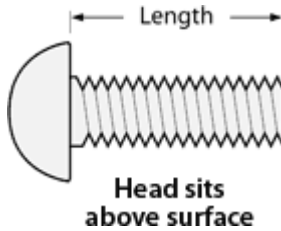

## How to Measure Fastener Length

Fastener length is **measured from where the material surface is assumed to be**, to the end of the fastener.

For fasteners where the head usually sits above the surface, the measurement is from directly under the head to the end of the fastener.

For fasteners that are designed to be countersunk, the measurement is made from the point on the head where the surface of the material is, to the end of the fastener.

#### Hex Bolts

Hex bolts are measured from under the head to the tip of the bolt.

### Sex Bolts

Sex bolt length is measured from under the head.