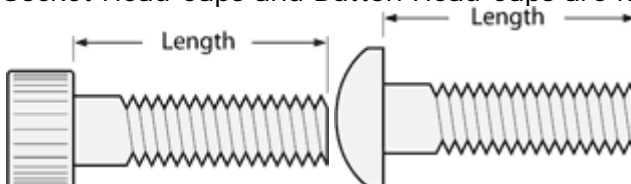

## How to Measure Fastener Length

Fastener length is **measured from where the material surface is assumed to be**, to the end of the fastener.

For fasteners where the head usually sits above the surface, the measurement is from directly under the head to the end of the fastener.

### Carriage Bolts

Carriage bolts are measured from directly under the head.

### Sheet Metal Screws

Sheet metal screw measurement depends upon the type of screw you are using.

Countersunk screws (Flat or Oval head) are measured by overall length.

Pan Head, truss head, and Hex Head screws are measured from under the head.

### Socket Products

Socket screw measurement depends upon the type of screw you are using.

Flat Socket Caps are measured by the overall length.

Socket Head Caps and Button Head Caps are measured from under the head.