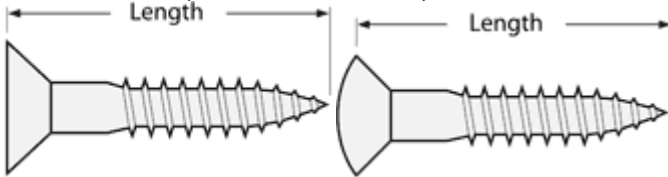

## How to Measure Fastener Length

Fastener length is **measured from where the material surface is assumed to be**, to the end of the fastener.

For fasteners where the head usually sits above the surface, the measurement is from directly under the head to the end of the fastener.

#### Hex Bolts

Hex bolts are measured from under the head to the tip of the bolt.

#### Lag Bolts (Lag Screws)

Lag Bolts are measured from under the head.

### Wood Screws

Wood screw measurement depends upon the type of screw you are using.

Countersunk (Flat or Oval head) are measured overall.

Round head screws are measured from under the head.