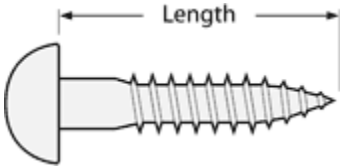

## How to Measure Fastener Length

Fastener length is **measured from where the material surface is assumed to be**, to the end of the fastener.

For fasteners where the head usually sits above the surface, the measurement is from directly under the head to the end of the fastener.

#### Hex Bolts

Hex bolts are measured from under the head to the tip of the bolt.

#### Lag Bolts (Lag Screws)

Lag Bolts are measured from under the head.

### Wood Screws

Wood screw measurement depends upon the type of screw you are using.

Countersunk (Flat or Oval head) are measured overall.

Round head screws are measured from under the head.