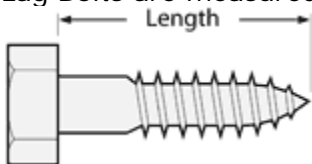

Lag Bolts (Lag Screws)

Lag Bolts are measured from under the head.