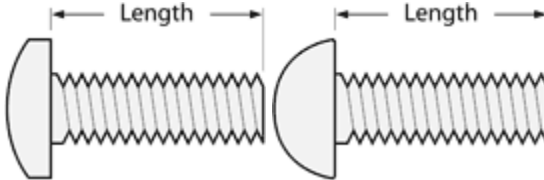

## How to Measure Fastener Length

Fastener length is **measured from where the material surface is assumed to be**, to the end of the fastener.

For fasteners where the head usually sits above the surface, the measurement is from directly under the head to the end of the fastener.

#### Lag Bolts (Lag Screws)

Lag Bolts are measured from under the head.

### Wood Screws

Wood screw measurement depends upon the type of screw you are using.

Countersunk (Flat or Oval head) are measured overall.

Round head screws are measured from under the head.

### Machine Screws

Machine screw measurement depends on the style of head it has.

Countersunk (Flat or Oval head) is measured overall.

Pan Head or Round Head screws are measured from under the head.