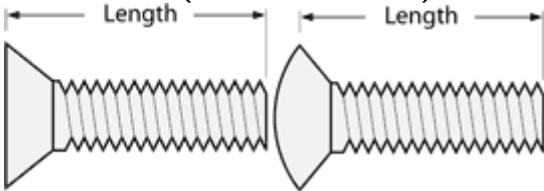

## How to Measure Fastener Length

Fastener length is **measured from where the material surface is assumed to be**, to the end of the fastener.

For fasteners where the head usually sits above the surface, the measurement is from directly under the head to the end of the fastener.

#### Lag Bolts (Lag Screws)

Lag Bolts are measured from under the head.

### Wood Screws

Wood screw measurement depends upon the type of screw you are using.

Countersunk (Flat or Oval head) are measured overall.

Round head screws are measured from under the head.

### Machine Screws

Machine screw measurement depends on the style of head it has.

Countersunk (Flat or Oval head) is measured overall.

Pan Head or Round Head screws are measured from under the head.