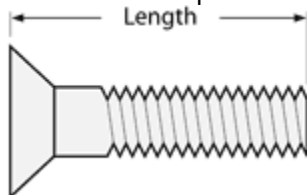

## How to Measure Fastener Length

Fastener length is **measured from where the material surface is assumed to be**, to the end of the fastener.

For fasteners where the head usually sits above the surface, the measurement is from directly under the head to the end of the fastener.

### Carriage Bolts

Carriage bolts are measured from directly under the head.

### Sheet Metal Screws

Sheet metal screw measurement depends upon the type of screw you are using.

Countersunk screws (Flat or Oval head) are measured by overall length.

Pan Head, truss head, and Hex Head screws are measured from under the head.

### Socket Products

Socket screw measurement depends upon the type of screw you are using.

Flat Socket Caps are measured by the overall length.

Socket Head Caps and Button Head Caps are measured from under the head.