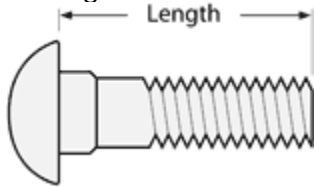

## How to Measure Fastener Length

Fastener length is **measured from where the material surface is assumed to be**, to the end of the fastener.

For fasteners where the head usually sits above the surface, the measurement is from directly under the head to the end of the fastener.

### Wood Screws

Wood screw measurement depends upon the type of screw you are using.

Countersunk (Flat or Oval head) are measured overall.

Round head screws are measured from under the head.

### Machine Screws

Machine screw measurement depends on the style of head it has.

Countersunk (Flat or Oval head) is measured overall.

Pan Head or Round Head screws are measured from under the head.

### Carriage Bolts

Carriage bolts are measured from directly under the head.