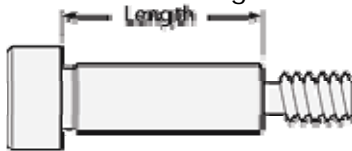

Shoulder Bolts

Shoulder bolt length is measured as the length of the shoulder.