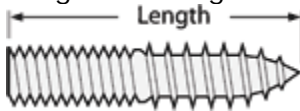

Hanger Bolts

Hanger bolt length is measured from end to end.