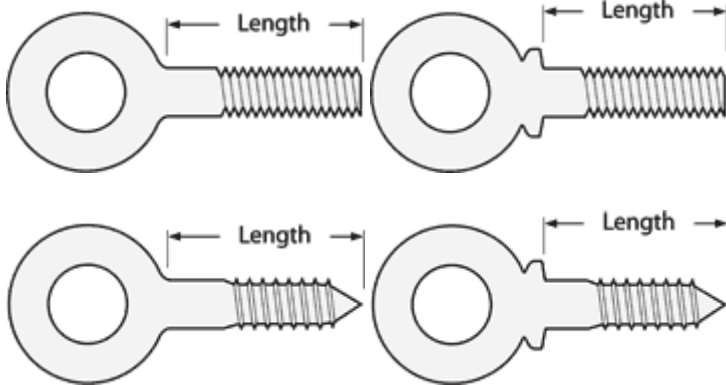

### Carriage Bolts

Carriage bolts are measured from directly under the head.

### Sheet Metal Screws

Sheet metal screw measurement depends upon the type of screw you are using.

Countersunk screws (Flat or Oval head) are measured by overall length.

Pan Head, truss head, and Hex Head screws are measured from under the head.

### Socket Products

Socket screw measurement depends upon the type of screw you are using.

Flat Socket Caps are measured by the overall length.

Socket Head Caps and Button Head Caps are measured from under the head.

### Eye Bolts

Eye Bolts are measured from under the eye.