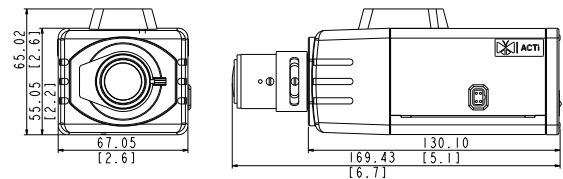

E24A

3MP Box with D/N,
Superior WDR, Vari-focal Lens

- 3 Megapixel with 1080p
- Day & Night
- Vari-focal Lens with f2.8-12mm / F1.4, DC Iris
- Superior WDR (110 dB)
- 30 fps at 1920 x 1080

PHOTO INDICATION

DIMENSION DIAGRAM

Unit: mm [inch]

ACCESSORY OPTIONS

Lens		
PLEN-0205		IR Compatible, DC Iris, F1.6, 8 mm - 80 mm, 30.6° - 3.7°

Popular Mounting Solutions		
Corner	PMAX-0202 PMAX-1101 PMAX-0402	
Pole	PMAX-0202 PMAX-1101 PMAX-0503	

• General

Power Source / Consumption	PoE Class 2 (IEEE802.3af) / 4.32W
Weight	453 g (1.00 lb)
Dimensions (W x H x D)	67mm x 65mm x 170mm (2.6" x 2.6" x 6.7")
Environmental Casing	Optional housing (IP 66 rated)
Mount Type	Wall, Ceiling, Corner, Pole
Starting Temperature	-10°C ~ 50°C (14°F ~ 122°F)
Operating Temperature	-10°C ~ 50°C (14°F ~ 122°F)
Operating Humidity	10% ~ 85% RH
Approvals	CE (EN 55022 Class B, EN 55024), FCC (Part15 Subpart B Class B)