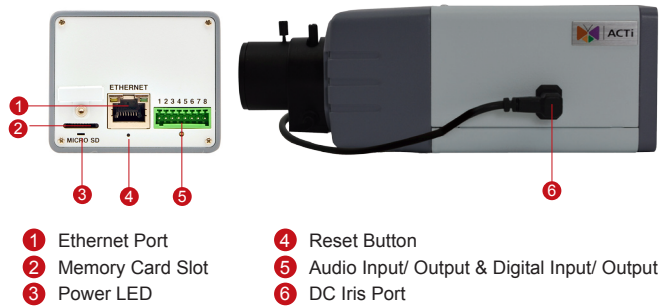

E24A

3MP Box with D/N,
Superior WDR, Vari-focal Lens

- 3 Megapixel with 1080p
- Day & Night
- Vari-focal Lens with f2.8-12mm / F1.4, DC Iris
- Superior WDR (110 dB)
- 30 fps at 1920 x 1080

PHOTO INDICATION

Camera Bracket		
PMAX-1100		Ceiling bracket for indoor box or bullet cameras, ivory
PMAX-1104		Ceiling bracket for indoor box or bullet cameras, gray

PRODUCT SPECIFICATION**E24A****• Device**

Device Type	Box Camera
Image Sensor	Progressive Scan CMOS
Sensor Size	1/3"
Day / Night	Yes
Superior Low Light Sensitivity	No
Minimum Illumination	Color: 0.1 lux at F1.4 (30 IRE, 2400°K); B/W: 0.05 lux at F1.4 (30 IRE, 2400°K)
Color to B/W Switch	ISP based switch; Configurable
Mechanical IR Cut Filter	Yes
IR Sensitivity Range	700 - 1100 nm
IR LED	No
Electronic Shutter	1/5 ~ 1/2,000 sec (manual mode); 1/5 ~ 1/10,000 sec (auto mode)

• Lens

Focal Length / Aperture	Vari-focal, f2.8 - 12 mm / F1.4
Iris	DC iris
Focus	Manual focus
Lens Mount	CS mount (interchangeable lens)
Horizontal Viewing Angle	78.1° - 26.8°

• Video

Compression	H.264 HP, MJPEG
Max. Frame Rate vs. Resolution	15 fps at 2048 x 1536; 30 fps at 1920 x 1080; 30 fps at 1280 x 720; 30 fps at 640 x 480; 15 fps at 320 x 240
Multi-Streaming	Simultaneous dual streams based on two configurations
Bit Rate	28 Kbps - 6 Mbps (per stream)
Bit Rate Mode	Constant, Variable
Image Enhancement	Superior WDR (110 dB); White Balance: automatic, hold and manual; Brightness; Contrast; Sharpness (auto); Auto gain control; Digital noise reduction; Flickerless
Privacy Mask	4 configurable regions
Text Overlay	User defined text on video
Image Orientation	Image flip and mirror