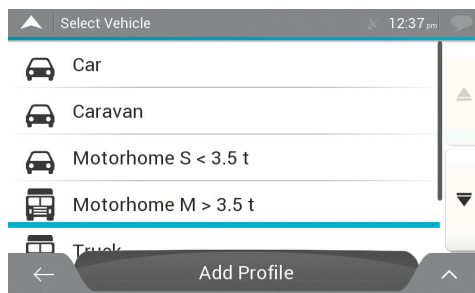

The advanced warning system notifies you of upcoming potential hazards such as Merging, Slippery Roads, Wildlife Crossing areas, etc.

Trucks/Motorhome/Caravan Navigation[#]

You can enter the specifications of your vehicle. Enter details like: Maximum Speed, Fuel Consumption in Cities and on Motorways, Engine Type, Length, Width, Height, Trailer and Weight.