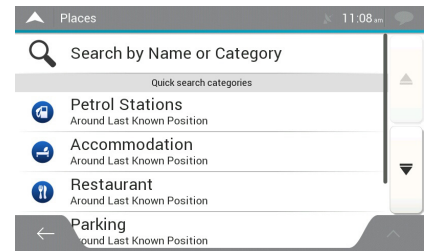

Navigation Features

Features available on Standard & Premium Navigation Packages

Enhanced Junction View

An impressive feature of the NextGen Navigation platform is the Enhanced Junction View which provides the driver with a realistic image of the upcoming intersection. This makes it a lot easier to navigate through intersections and exits you're unfamiliar with.

Safety Cameras, School Zones & Lane Assist

For added safety, you can choose to receive audio and/or visual warnings of Speed Limits and upcoming School Zones & Safety Cameras.

The Lane Assist feature shows you in advance which lane(s) to be in, helping you avoid last-minute, potentially dangerous manoeuvres.

"Points of Interest" Database

You now have access to the extensive "Points of Interest" (POI) database. Making it easy to find Petrol Stations, Emergency Services, ATMs, Restaurants and more.

You can search in a specific town or suburb, around your current location, along your route or close to your destination.