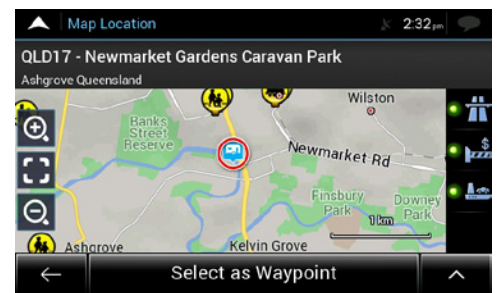

Camps Australia Wide POI Database*

The Camps Australia Wide Points of Interest database includes over 3,900 low cost or free Camps Sites, Dump Points and Rest Areas.

Search by Number, Name, Location or even along your current route. Thanks to the contact information being installed on your device, you can also easily call your destination with the simple press of a button.

* Features only available with Premium Navigation Packages
Errors & Omissions Excepted