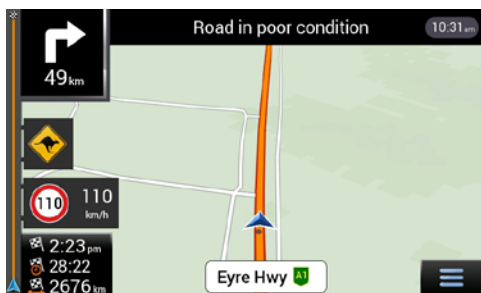

Premium Navigation Features

Features only available on Premium Navigation Packages

Advanced Road Signs*

Even while you are travelling unassisted by route guidance, the navigation will take into consideration the road ahead of you and give warnings of possible hazards.

The advanced warning system notifies you of upcoming potential hazards such as Merging, Slippery Roads, Wildlife Crossing areas, etc.