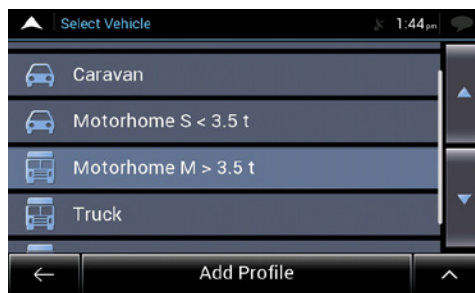

### Advanced Road Signs\*

Even while you are travelling unassisted by route guidance, the navigation will take into consideration the road ahead of you and give warnings of possible hazards.

The advanced warning system notifies you of upcoming potential hazards such as Merging, Slippery Roads, Wildlife Crossing areas, etc.