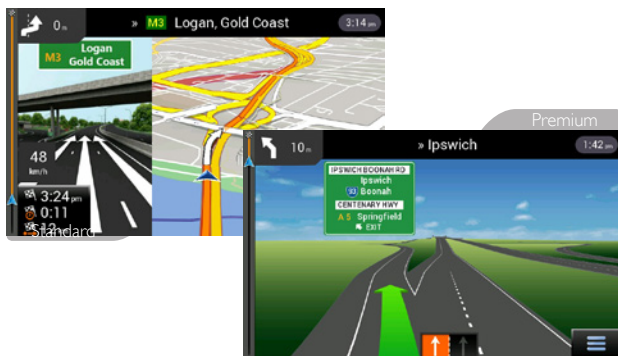

# Advanced ICE Navigation Package Comparison

	Standard	Premium
Software Platform	iGO primo NextGen	iGO primo NextGen
Map Provider	TomTom	Here
Free Update Period	12 Months	12 Months
Enhanced Junction View	✓	✓
4x4 Tracks	✓	✓
TTS Voices	✓	✓
Safety Cameras	✓	✓
School Zones	✓	✓
Truck/Motorhome/Caravan Navigation	X	✓
Advanced Road Signs	X	✓
Camps POI Database	X	✓
Hema 4WD Nav (+\$200)	Optional	Optional
RRP	Included	+ \$200

### Enhanced Junction View

An impressive feature of the NextGen Navigation platform is the Enhanced Junction View which provides the driver with a realistic image of the upcoming intersection. This makes it a lot easier to navigate through intersections and exits you're unfamiliar with.

### Safety Cameras, School Zones & Lane Assist

For added safety, you can choose to receive audio and/or visual warnings of Speed Limits and upcoming School Zones & Safety Cameras.

The Lane Assist feature shows you in advance which lane(s) to be in, helping you avoid last-minute, potentially dangerous manoeuvres.

### "Points of Interest" Database

You now have access to the extensive "Points of Interest" (POI) database. Making it easy to find Petrol Stations, Emergency Services, ATMs, Restaurants and more.

You can search in a specific town or suburb, around your current location, along your route or close to your destination.