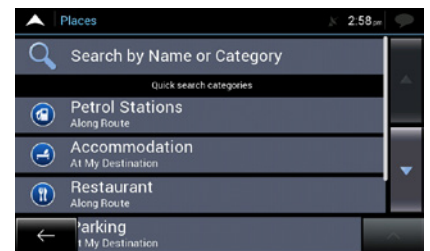

### Enhanced Junction View

An impressive feature of the NextGen Navigation platform is the Enhanced Junction View which provides the driver with a realistic image of the upcoming intersection. This makes it a lot easier to navigate through intersections and exits you're unfamiliar with.

### Safety Cameras, School Zones & Lane Assist

For added safety, you can choose to receive audio and/or visual warnings of Speed Limits and upcoming School Zones & Safety Cameras.

The Lane Assist feature shows you in advance which lane(s) to be in, helping you avoid last-minute, potentially dangerous manoeuvres.

### "Points of Interest" Database

You now have access to the extensive "Points of Interest" (POI) database. Making it easy to find Petrol Stations, Emergency Services, ATMs, Restaurants and more.

You can search in a specific town or suburb, around your current location, along your route or close to your destination.