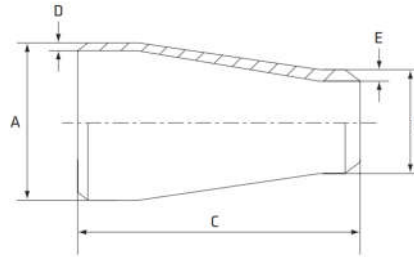

Pipe Concentric Reducer

Stainless Grade 316

Features

- Standard ASME B16.9

Dimensions (Schedule 10S)

Unit: mm (unless stated otherwise)

Size	20 - 15NB 3/4 - 1/2"	25 - 15NB 1 - 1/2"	25 - 20NB 1 - 3/4"	32 - 20NB 1 1/4 - 3/4"	32 - 25NB 1 1/4 - 1"	40 - 15NB 1 1/2 - 1/2"	40 - 20NB 1 1/2 - 3/4"	40 - 25NB 1 1/2 - 1"
A	26.7	33.4	33.4	42.2	42.2	48.3	48.3	48.3
B	21.3	21.3	26.7	26.7	33.4	21.3	26.7	33.4
C	38.0	50.8	50.8	50.8	50.8	63.5	63.5	63.5
D	2.11	2.77	2.77	2.77	2.77	2.77	2.77	2.77
E	2.11	2.11	2.11	2.11	2.77	2.11	2.11	2.77
Code	SPCR62015S10	SPCR62515S10	SPCR62520S10	SPCR63220S10	SPCR63225S10	SPCR64015S10	SPCR64020S10	SPCR64025S10

Size	40 - 32NB 1 1/2 - 1 1/4"	50 - 20NB 2 - 3/4"	50 - 25NB 2 - 1"	50 - 32NB 2 - 1 1/4"	50 - 40NB 2 - 1 1/2"	65 - 40NB 2 1/2 - 1 1/2"	65 - 50NB 2 1/2 - 2"	80 - 25NB 3 - 1"
A	48.3	60.3	60.3	60.3	60.3	73	73	88.9
B	42.2	26.7	33.4	42.2	48.3	48.3	60.3	33.4
C	63.5	76.2	76.2	76.2	76.2	88.9	88.9	88.9
D	2.77	2.77	2.77	2.77	2.77	3.05	3.05	3.05
E	2.77	2.11	2.77	2.77	2.77	2.77	2.77	2.77
Code	SPCR64032S10	SPCR65020S10	SPCR65025S10	SPCR65032S10	SPCR65040S10	SPCR66540S10	SPCR66550S10	SPCR68025S10

Size	80 - 40NB 3 - 1 1/2"	80 - 50NB 3 - 2"	80 - 65NB 3 - 2 1/2"	100 - 40NB 4 - 1 1/2"	100 - 50NB 4 - 2"	100 - 65NB 4 - 2 1/2"	100 - 80NB 4 - 3"	125 - 80NB 5 - 3"
A	88.9	88.9	88.9	114.3	114.3	114.3	114.3	141.3
B	48.3	60.3	73	48.3	60.3	73	88.9	88.9
C	88.9	88.9	88.9	101.6	101.6	101.6	101.6	127
D	3.05	3.05	3.05	3.05	3.05	3.05	3.05	3.4
E	2.77	2.77	3.05	2.77	2.77	3.05	3.05	3.05
Code	SPCR68040S10	SPCR68050S10	SPCR68065S10	SPCR610040S10	SPCR610050S10	SPCR610065S10	SPCR610080S10	SPCR612580S10