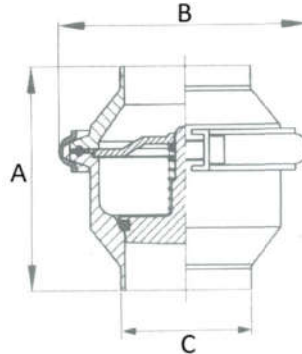

Sanitary Non-Return Valve

Stainless Grade 316

Features

- Butt welds to Outside Diameter tube sizes
- EPDM seal (Food Grade) maximum temperature 120°C
- Centre clamp for easy access
- Spring actioned flow control

Dimensions

Unit: mm (unless stated otherwise)

Size	25.4 1"	38.1 1 1/2"	50.8 2"	63.5 2 1/2"	76.2 3"	101.6 4"
A	80	80	93	96	100	107
B	90	90	106	123	136	165
C	25.4	38.1	50.8	63.5	76.2	101.6
Code	SNRV25	SNRV40	SNRV50	SNRV65	SNRV75	SNRV100

Tri Clover Sanitary Non-Return Valve

Stainless Grade 316

Features

- Tri Clover Ferrule connections
- EPDM seal (Food Grade) maximum temperature 120°C
- Centre clamp for easy access
- Spring actioned flow control

Dimensions

Unit: mm (unless stated otherwise)

Size	25.4 1"	38.1 1 1/2"	50.8 2"	63.5 2 1/2"	76.2 3"	101.6 4"
A	93	93	103	103	112	127
B	90	90	106	123	136	165
C	50.5	50.5	64	77.5	91	119
Code	SNRVFER25	SNRVFER40	SNRVFER50	SNRVFER65	SNRVFER75	SNRVFER100