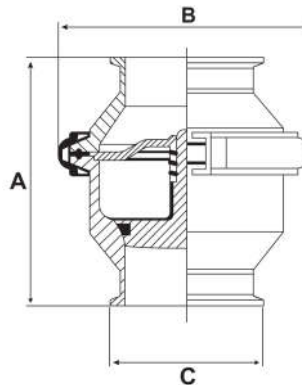

Sanitary Non-Return Valve

Stainless Grade 316

Features

- Butt welds to Outside Diameter tube sizes
- EPDM seal (Food Grade) maximum temperature 120°C
- Centre clamp for easy access
- Spring actioned flow control

Dimensions

Unit: mm (unless stated otherwise)

Size	25.4 1"	38.1 1 1/2"	50.8 2"	63.5 2 1/2"	76.2 3"	101.6 4"
A	80	80	93	96	100	107
B	90	90	106	123	136	165
C	25.4	38.1	50.8	63.5	76.2	101.6
Code	SNRV25	SNRV40	SNRV50	SNRV65	SNRV75	SNRV100

Tri Clover Sanitary Non-Return Valve

Stainless Grade 316

Features

- Tri Clover Ferrule connections
- EPDM seal (Food Grade) maximum temperature 120°C
- Centre clamp for easy access
- Spring actioned flow control

Dimensions

Unit: mm (unless stated otherwise)

Size	25.4 1"	38.1 1 1/2"	50.8 2"	63.5 2 1/2"	76.2 3"	101.6 4"
A	93	93	103	103	112	127
B	90	90	106	123	136	165
C	50.5	50.5	64	77.5	91	119
Code	SNRVFER25	SNRVFER40	SNRVFER50	SNRVFER65	SNRVFER75	SNRVFER100