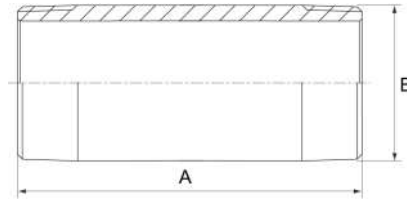

Barrel Nipple

Stainless Grade 316

Features

- 150lbs Pressure Rating
- BSP threaded ends

“Custom made BSP barrel nipples also available to suit your required length”

Dimensions

Unit: mm (unless stated otherwise)

Size	3.18 1/8"	6.35 1/4"	9.53 3/8"	12.7 1/2"	19.05 3/4"	25.4 1"	31.8 1 1/4"	38.1 1 1/2"	50.8 2"	63.5 2 1/2"	76.2 3"	101.6 4"
A	40	40	40	60	60	60	80	80	100	100	120	120
B	10.2	14	17	21.5	26.8	34	42.7	48.8	61	77.5	90	115.8
Code	SBN03	SBN06	SBN09	SBN12	SBN20	SBN25	SBN30	SBN40	SBN50	SBN65	SBN75	SBN100

Extended Barrel Nipple

Stainless Grade 316

Features

- 150lbs Pressure Rating
- BSP threaded ends

Dimensions

Unit: mm (unless stated otherwise)

Size	12.7 1/2"	19.05 3/4"	25.4 1"	31.8 1 1/4"	38.1 1 1/2"	50.8 2"
Length: 100mm	SEBN12-100	SEBN20-100	SEBN25-100	SEBN30-100	SEBN40-100	SEBN50-100
Length: 120mm	SEBN12-120	SEBN20-120	SEBN25-120	SEBN30-120	SEBN40-120	SEBN50-120
Length: 150mm	SEBN12-150	SEBN20-150	SEBN25-150	SEBN30-150	SEBN40-150	SEBN50-150
Length: 200mm	SEBN12-200	SEBN20-200	SEBN25-200	SEBN30-200	SEBN40-200	SEBN50-200
Length: 300mm	SEBN12-300	SEBN20-300	SEBN25-300	SEBN30-300	SEBN40-300	SEBN50-300