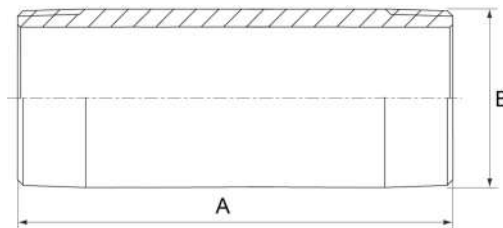

Barrel Nipple

Stainless Grade 316

Features

- 150lbs Pressure Rating
- BSP threaded ends

“Custom made BSP barrel nipples also available to suit your required length”

Dimensions

Unit: mm (unless stated otherwise)

Size	3.18 1/8"	6.35 1/4"	9.53 3/8"	12.7 1/2"	19.05 3/4"	25.4 1"	31.8 1 1/4"	38.1 1 1/2"	50.8 2"	63.5 2 1/2"	76.2 3"	101.6 4"
A	40	40	40	60	60	60	80	80	100	100	120	120
B	10.2	14	17	21.5	26.8	34	42.7	48.8	61	77.5	90	115.8
Code	SBN03	SBN06	SBN09	SBN12	SBN20	SBN25	SBN30	SBN40	SBN50	SBN65	SBN75	SBN100

Extended Barrel Nipple

Stainless Grade 316

Features

- 150lbs Pressure Rating
- BSP threaded ends

Dimensions

Unit: mm (unless stated otherwise)

Size	12.7 1/2"	19.05 3/4"	25.4 1"	31.8 1 1/4"	38.1 1 1/2"	50.8 2"
Length: 100mm	SEBN12-100	SEBN20-100	SEBN25-100	SEBN30-100	SEBN40-100	SEBN50-100
Length: 120mm	SEBN12-120	SEBN20-120	SEBN25-120	SEBN30-120	SEBN40-120	SEBN50-120
Length: 150mm	SEBN12-150	SEBN20-150	SEBN25-150	SEBN30-150	SEBN40-150	SEBN50-150
Length: 200mm	SEBN12-200	SEBN20-200	SEBN25-200	SEBN30-200	SEBN40-200	SEBN50-200
Length: 300mm	SEBN12-300	SEBN20-300	SEBN25-300	SEBN30-300	SEBN40-300	SEBN50-300