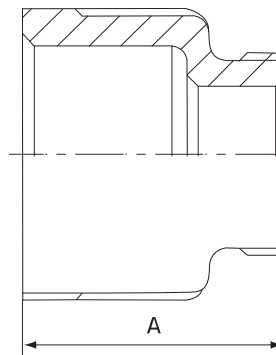

Hex Reducing Nipple

Stainless Grade 316

Features

- 150lbs Pressure Rating
- BSP threaded ends

Dimensions

Unit: mm (unless stated otherwise)

Size	6.35 - 3.18 1/4 - 1/8"	9.53 - 3.18 3/8 - 1/8"	9.53 - 6.35 3/8 - 1/4"	12.7 - 3.18 1/2 - 1/8"	12.7 - 6.35 1/2 - 1/4"	12.7 - 9.53 1/2 - 3/8"	19.05 - 9.53 3/4 - 3/8"	19.05 - 12.7 3/4 - 1/2"	25.4 - 12.7 1 - 1/2"	25.4 - 19.05 1 - 3/4"	31.8 - 19.05 1 1/4 - 3/4"	31.8 - 25.4 1 1/4 - 1"	38.1 - 12.7 1 1/2 - 1/2"
A	22.6	29	29.5	32	32	32.5	35	37	39.5	41.5	45.5	47	43.5
Code	SHRN0603	SHRN0903	SHRN0906	SHRN1203	SHRN1206	SHRN1209	SHRN2009	SHRN2012	SHRN2512	SHRN2520	SHRN3020	SHRN3025	SHRN4012

Size	38.1 - 19.05 1 1/2 - 3/4"	38.1 - 25.4 1 1/2 - 1"	38.1 - 31.8 1 1/2 - 1 1/4"	50.8 - 25.4 2 - 1"	50.8 - 31.8 2 - 1 1/4"	50.8 - 38.1 2 - 1 1/2"	63.5 - 38.1 2 1/2 - 1 1/2"	63.5 - 50.8 2 1/2 - 2"	76.2 - 50.8 3 - 2"	76.2 - 63.5 3 - 2 1/2"	101.6 - 50.8 4 - 2"	101.6 - 63.5 4 - 2 1/2"	101.6 - 76.2 4 - 3"
A	45.5	48.5	50	52	54.5	54.5	57.5	61.5	68.5	69	75	76	82.5
Code	SHRN4020	SHRN4025	SHRN4030	SHRN5025	SHRN5030	SHRN5040	SHRN6540	SHRN6550	SHRN7550	SHRN7565	SHRN10050	SHRN10065	SHRN10075

Reducing Socket

Stainless Grade 316

Features

- 150lbs Pressure Rating
- BSP threaded ends

Dimensions

Unit: mm (unless stated otherwise)

Size	6.35 - 3.18 1/4 - 1/8"	9.53 - 3.18 3/8 - 1/8"	9.53 - 6.35 3/8 - 1/4"	12.7 - 3.18 1/2 - 1/8"	12.7 - 6.35 1/2 - 1/4"	12.7 - 9.53 1/2 - 3/8"	19.05 - 9.53 3/4 - 3/8"	19.05 - 12.7 3/4 - 1/2"	25.4 - 12.7 1 - 1/2"	25.4 - 19.05 1 - 3/4"	31.8 - 19.05 1 1/4 - 3/4"	31.8 - 25.4 1 1/4 - 1"	38.1 - 19.05 1 1/2 - 3/4"
A	25.5	29	29	31	31	31	33.5	33.5	38	38	44	44	48.5
Code	SRS0603	SRS0903	SRS0906	SRS1203	SRS1206	SRS1209	SRS2009	SRS2012	SRS2512	SRS2520	SRS3020	SRS3025	SRS4020