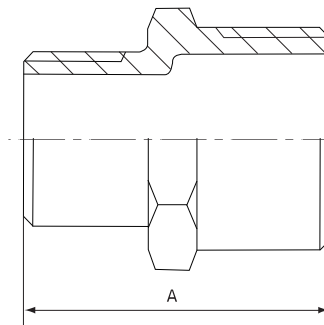

Hex Reducing Nipple

Stainless Grade 316

Features

- 150lbs Pressure Rating
- BSP threaded ends

Dimensions

Unit: mm (unless stated otherwise)

Size	6.35 - 3.18 1/4 - 1/8"	9.53 - 3.18 3/8 - 1/8"	9.53 - 6.35 3/8 - 1/4"	12.7 - 3.18 1/2 - 1/8"	12.7 - 6.35 1/2 - 1/4"	12.7 - 9.53 1/2 - 3/8"	19.05 - 9.53 3/4 - 3/8"	19.05 - 12.7 3/4 - 1/2"	25.4 - 12.7 1 - 1/2"	25.4 - 19.05 1 - 3/4"	31.8 - 19.05 1 1/4 - 3/4"	31.8 - 25.4 1 1/4 - 1"	38.1 - 12.7 1 1/2 - 1/2"
A	22.6	29	29.5	32	32	32.5	35	37	39.5	41.5	45.5	47	43.5
Code	SHRN0603	SHRN0903	SHRN0906	SHRN1203	SHRN1206	SHRN1209	SHRN2009	SHRN2012	SHRN2512	SHRN2520	SHRN3020	SHRN3025	SHRN4012

Size	38.1 - 19.05 1 1/2 - 3/4"	38.1 - 25.4 1 1/2 - 1"	38.1 - 31.8 1 1/2 - 1 1/4"	50.8 - 25.4 2 - 1"	50.8 - 31.8 2 - 1 1/4"	50.8 - 38.1 2 - 1 1/2"	63.5 - 38.1 2 1/2 - 1 1/2"	63.5 - 50.8 2 1/2 - 2"	76.2 - 50.8 3 - 2"	76.2 - 63.5 3 - 2 1/2"	101.6 - 50.8 4 - 2"	101.6 - 63.5 4 - 2 1/2"	101.6 - 76.2 4 - 3"
A	45.5	48.5	50	52	54.5	54.5	57.5	61.5	68.5	69	75	76	82.5
Code	SHRN4020	SHRN4025	SHRN4030	SHRN5025	SHRN5030	SHRN5040	SHRN6540	SHRN6550	SHRN7550	SHRN7565	SHRN10050	SHRN10065	SHRN10075

Reducing Socket

Stainless Grade 316

Features

- 150lbs Pressure Rating
- BSP threaded ends

Dimensions

Unit: mm (unless stated otherwise)

Size	6.35 - 3.18 1/4 - 1/8"	9.53 - 3.18 3/8 - 1/8"	9.53 - 6.35 3/8 - 1/4"	12.7 - 3.18 1/2 - 1/8"	12.7 - 6.35 1/2 - 1/4"	12.7 - 9.53 1/2 - 3/8"	19.05 - 9.53 3/4 - 3/8"	19.05 - 12.7 3/4 - 1/2"	25.4 - 12.7 1 - 1/2"	25.4 - 19.05 1 - 3/4"	31.8 - 19.05 1 1/4 - 3/4"	31.8 - 25.4 1 1/4 - 1"	38.1 - 19.05 1 1/2 - 3/4"
A	25.5	29	29	31	31	31	33.5	33.5	38	38	44	44	48.5
Code	SRS0603	SRS0903	SRS0906	SRS1203	SRS1206	SRS1209	SRS2009	SRS2012	SRS2512	SRS2520	SRS3020	SRS3025	SRS4020