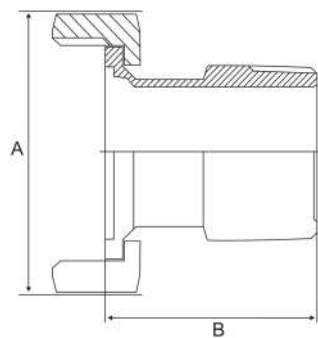

BSP Nipple to RJT Male Adapter

Stainless Grade 316

Features

- 150lbs Pressure Rating
- Flat spot for ease of tightening

*"No need for welding!
Save time and effort
with one-piece adapters"*

Dimensions

Unit: mm (unless stated otherwise)

Size	12.7 1/2"	19.05 3/4"	25.4 1"	31.8 1 1/4"	38.1 1 1/2"	50.8 2"	63.5 2 1/2"	76.2 3"	101.6 4"
A	57.1	57.1	70.8	70.8	70.8	72.3	85	89.8	91.4
Code	SWNAMP12	SWNAMP20	SWNAMP25	SWNAMP30	SWNAMP40	SWNAMP50	SWNAMP65	SWNAMP75	SWNAMP100

BSP Nipple to RJT Female Adapter

Stainless Grade 316

Features

- Comes standard with hex nut
- 150lbs Pressure Rating
- Flat spot for ease of tightening

*"No need for welding!
Save time and effort
with one-piece adapters"*

Dimensions

Unit: mm (unless stated otherwise)

Size	12.7 1/2"	19.05 3/4"	25.4 1"	31.8 1 1/4"	38.1 1 1/2"	50.8 2"	63.5 2 1/2"	76.2 3"	101.6 4"
A	28.5	33	50.8	58	65	79.4	92	104.8	130
B	50.7	50.7	64	64	64	64	77.5	83.2	84.7
Code	SWNAWL12	SWNAWL20	SWNAWL25	SWNAWL30	SWNAWL40	SWNAWL50	SWNAWL65	SWNAWL75	SWNAWL100