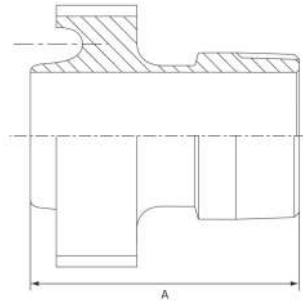

BSP Nipple to RJT Male Adapter

Stainless Grade 316

Features

- 150lbs Pressure Rating
- Flat spot for ease of tightening

*"No need for welding!
Save time and effort
with one-piece adapters"*

Dimensions

Unit: mm (unless stated otherwise)

Size	12.7 1/2"	19.05 3/4"	25.4 1"	31.8 1 1/4"	38.1 1 1/2"	50.8 2"	63.5 2 1/2"	76.2 3"	101.6 4"
A	57.1	57.1	70.8	70.8	70.8	72.3	85	89.8	91.4
Code	SWNAMP12	SWNAMP20	SWNAMP25	SWNAMP30	SWNAMP40	SWNAMP50	SWNAMP65	SWNAMP75	SWNAMP100

BSP Nipple to RJT Female Adapter

Stainless Grade 316

Features

- Comes standard with hex nut
- 150lbs Pressure Rating
- Flat spot for ease of tightening

*"No need for welding!
Save time and effort
with one-piece adapters"*

Dimensions

Unit: mm (unless stated otherwise)

Size	12.7 1/2"	19.05 3/4"	25.4 1"	31.8 1 1/4"	38.1 1 1/2"	50.8 2"	63.5 2 1/2"	76.2 3"	101.6 4"
A	28.5	33	50.8	58	65	79.4	92	104.8	130
B	50.7	50.7	64	64	64	64	77.5	83.2	84.7
Code	SWNAWL12	SWNAWL20	SWNAWL25	SWNAWL30	SWNAWL40	SWNAWL50	SWNAWL65	SWNAWL75	SWNAWL100