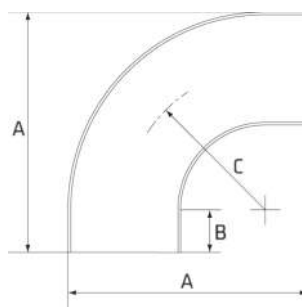

## Dimensions - Short (ZETAN)

Unit: mm (unless stated otherwise)

Size	25.4 1"	31.8 1 1/4"	38.1 1 1/2"	50.8 2"	63.5 2 1/2"	76.2 3"	101.6 4"
A	50.8	76.2	76.2	101.6	127	152.4	203.2
B	0	12.7	0	0	0	0	0
C	38.1	47.6	57.2	76.2	95.3	114.3	152.4
Thickness	1.6	1.6	1.6	1.6	1.6	1.6	1.6
Code (304)	STB42590S	STB43090S	STB44090S	STB45090S	STB46590S	STB47590S	STB410090S
Code (316)	STB62590S	STB63090S	STB64090S	STB65090S	STB66590S	STB67590S	STB610090S

## Dimensions - Medium (UNI)

Unit: mm (unless stated otherwise)

Size	12.7 1/2"	15.88 5/8"	19.05 3/4"	25.4 1"	31.8 1 1/4"	38.1 1 1/2"	50.8 2"	63.5 2 1/2"	76.2 3"	101.6 4"	127 5"	152.4 6"
A	55.4	61.7	68.2	80.8	93.5	106.2	131.6	157.1	182.4	233.2	294	344.8
B	30	30	30	30	30	30	30	30	30	30	40	40
C	19.05	23.8	28.65	38.1	47.6	57.2	76.2	95.3	114.3	152.4	190.5	228.6
Thickness	1.6	1.6	1.6	1.6	1.6	1.6	1.6	1.6	1.6	1.6	1.6	2
Code (304)	STB41290M	STB41690M	STB42090M	STB42590M	STB43090M	STB44090M	STB45090M	STB46590M	STB47590M	STB410090M	STB412590M	STB415090M
Code (316)	STB61290M	STB61690M	STB62090M	STB62590M	STB63090M	STB64090M	STB65090M	STB66590M	STB67590M	STB610090M	STB612590M	STB615090M

## Dimensions - Long (NZ)

Unit: mm (unless stated otherwise)

Size	31.8 1 1/4"	38.1 1 1/2"	44.5 1 3/4"	50.8 2"	63.5 2 1/2"	76.2 3"
A	104.9	130.15	139.75	158.8	184.2	215.9
B	31.8	34.9	38.1	31.8	38.1	38.1
C	57.2	76.2	79.4	101.6	114.3	139.7
Thickness	1.6	1.6	1.6	1.6	1.6	1.6
Code (304)	STB43090L	STB44090L	STB44590L	STB45090L	STB46590L	STB47590L
Code (316)	STB63090L	STB64090L	STB64590L	STB65090L	STB66590L	STB67590L

## Dimensions - Extra Long

Unit: mm (unless stated otherwise)

Size	25.4 1"	31.8 1 1/4"	38.1 1 1/2"	50.8 2"	63.5 2 1/2"	76.2 3"	101.6 4"
A	94.4	120.9	150.1	190.8	235.2	295.9	328.6
B	37.2	47.8	54.9	63.8	89.1	118.1	125.4
C	44.5	57.2	76.2	101.6	114.3	139.7	152.4
Thickness	1.6	1.6	1.6	1.6	1.6	1.6	1.6
Code (304)	STB42590XL	STB43090XL	STB44090XL	STB45090XL	STB46590XL	STB47590XL	STB410090XL