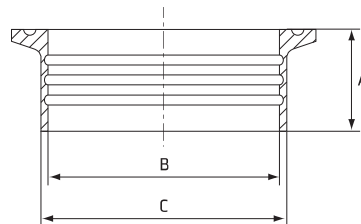

Tri Clover Expansion Ferrule - Short

Stainless Grade 316

Features

- Slip on connection to suit Outside Diameter tube sizes

Dimensions

Unit: mm (unless stated otherwise)

Size	25.4 1"	31.8 1 1/4"	38.1 1 1/2"	50.8 2"	63.5 2 1/2"	76.2 3"	101.6 4"
A	12.7	12.7	12.7	12.7	12.7	12.7	15.8
B	25.5	31.9	38.2	38.2	63.6	76.3	101.7
C	29.5	36.5	42.6	42.6	68.8	81.9	108.1
Code	TRIEXP625S	TRIEXP630S	TRIEXP640S	TRIEXP650S	TRIEXP665S	TRIEXP675S	TRIEXP6100S

Tri Clover Expansion Ferrule - Long

Stainless Grade 316

Features

- Slip on connection to suit Outside Diameter tube sizes

Dimensions

Unit: mm (unless stated otherwise)

Size	19.05 3/4"	25.4 1"	31.8 1 1/4"	38.1 1 1/2"	50.8 2"	63.5 2 1/2"	76.2 3"	101.6 4"
A	19.1	19.1	21.6	28.6	33.3	34.9	36.5	38.1
B	19.2	25.5	31.9	38.2	50.9	63.6	76.3	101.7
C	23.2	29.5	36.5	42.6	55.7	68.8	81.9	108.1
Code	TRIEXP620L	TRIEXP625L	TRIEXP630L	TRIEXP640L	TRIEXP650L	TRIEXP665L	TRIEXP675L	TRIEXP6100L