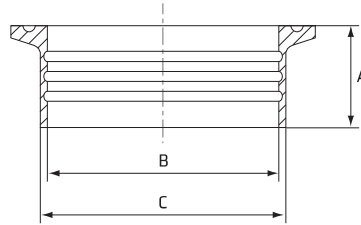

Tri Clover Expansion Ferrule - Short

Stainless Grade 316

Features

- Slip on connection to suit Outside Diameter tube sizes

Dimensions

Unit: mm (unless stated otherwise)

Size	25.4 1"	31.8 1 1/4"	38.1 1 1/2"	50.8 2"	63.5 2 1/2"	76.2 3"	101.6 4"
A	12.7	12.7	12.7	12.7	12.7	12.7	15.8
B	25.5	31.9	38.2	38.2	63.6	76.3	101.7
C	29.5	36.5	42.6	42.6	68.8	81.9	108.1
Code	TRIEXP625S	TRIEXP630S	TRIEXP640S	TRIEXP650S	TRIEXP665S	TRIEXP675S	TRIEXP6100S

Tri Clover Expansion Ferrule - Long

Stainless Grade 316

Features

- Slip on connection to suit Outside Diameter tube sizes

Dimensions

Unit: mm (unless stated otherwise)

Size	19.05 3/4"	25.4 1"	31.8 1 1/4"	38.1 1 1/2"	50.8 2"	63.5 2 1/2"	76.2 3"	101.6 4"
A	19.1	19.1	21.6	28.6	33.3	34.9	36.5	38.1
B	19.2	25.5	31.9	38.2	50.9	63.6	76.3	101.7
C	23.2	29.5	36.5	42.6	55.7	68.8	81.9	108.1
Code	TRIEXP620L	TRIEXP625L	TRIEXP630L	TRIEXP640L	TRIEXP650L	TRIEXP665L	TRIEXP675L	TRIEXP6100L