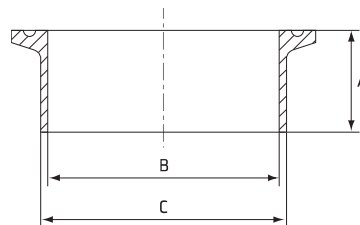

Tri Clover Ferrule - Short

Stainless Grade 316

Features

- Butt welds to Outside Diameter tube sizes

Dimensions

Unit: mm (unless stated otherwise)

Size	12.7 1/2"	19.05 3/4"	25.4 1"	31.8 1 1/4"	38.1 1 1/2"	50.8 2"	63.5 2 1/2"	76.2 3"	101.6 4"	152.4 6"
A	12.7	12.7	12.7	12.7	12.7	12.7	12.7	12.7	15.9	22.2
B	9.4	15.8	22.1	28.5	34.8	47.5	60.2	72.9	97.3	146.8
C	12.7	19.1	25.4	31.8	38.1	50.8	63.5	76.2	101.6	152.4
Code	TRIFER612S	TRIFER620S	TRIFER625S	TRIFER630S	TRIFER640S	TRIFER650S	TRIFER665S	TRIFER675S	TRIFER6100S	TRIFER6150S

Tri Clover Ferrule - Long

Stainless Grade 316

Features

- Butt welds to Outside Diameter tube sizes

Dimensions

Unit: mm (unless stated otherwise)

Size	12.7 1/2"	19.05 3/4"	25.4 1"	31.8 1 1/4"	38.1 1 1/2"	50.8 2"
A	28.6	28.6	28.6	28.6	28.6	28.6
B	9.4	15.8	22.1	28.5	34.8	47.5
C	12.7	19.1	25.4	31.8	38.1	50.8
Code	TRIFER612L	TRIFER620L	TRIFER625L	TRIFER630L	TRIFER640L	TRIFER650L

Size	63.5 2 1/2"	76.2 3"	101.6 4"	127 5"	152.4 6"	203.2 8"
A	28.6	28.6	28.6	28.6	38.1	38.1
B	60.2	72.9	97.4	121.9	146.8	197.6
C	63.5	76.2	101.6	127	154.4	203.2
Code	TRIFER665L	TRIFER675L	TRIFER6100L	TRIFER6125L	TRIFER6150L	TRIFER6200L