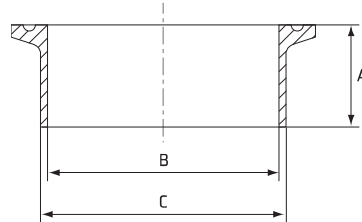

Tri Clover Ferrule - Short

Stainless Grade 316

Features

- Butt welds to Outside Diameter tube sizes

Dimensions

Unit: mm (unless stated otherwise)

Size	12.7 1/2"	19.05 3/4"	25.4 1"	31.8 1 1/4"	38.1 1 1/2"	50.8 2"	63.5 2 1/2"	76.2 3"	101.6 4"	152.4 6"
A	12.7	12.7	12.7	12.7	12.7	12.7	12.7	12.7	15.9	22.2
B	9.4	15.8	22.1	28.5	34.8	47.5	60.2	72.9	97.3	146.8
C	12.7	19.1	25.4	31.8	38.1	50.8	63.5	76.2	101.6	152.4
Code	TRIFER612S	TRIFER620S	TRIFER625S	TRIFER630S	TRIFER640S	TRIFER650S	TRIFER665S	TRIFER675S	TRIFER6100S	TRIFER6150S

Tri Clover Ferrule - Long

Stainless Grade 316

Features

- Butt welds to Outside Diameter tube sizes

Dimensions

Unit: mm (unless stated otherwise)

Size	12.7 1/2"	19.05 3/4"	25.4 1"	31.8 1 1/4"	38.1 1 1/2"	50.8 2"
A	28.6	28.6	28.6	28.6	28.6	28.6
B	9.4	15.8	22.1	28.5	34.8	47.5
C	12.7	19.1	25.4	31.8	38.1	50.8
Code	TRIFER612L	TRIFER620L	TRIFER625L	TRIFER630L	TRIFER640L	TRIFER650L

Size	63.5 2 1/2"	76.2 3"	101.6 4"	127 5"	152.4 6"	203.2 8"
A	28.6	28.6	28.6	28.6	38.1	38.1
B	60.2	72.9	97.4	121.9	146.8	197.6
C	63.5	76.2	101.6	127	154.4	203.2
Code	TRIFER665L	TRIFER675L	TRIFER6100L	TRIFER6125L	TRIFER6150L	TRIFER6200L