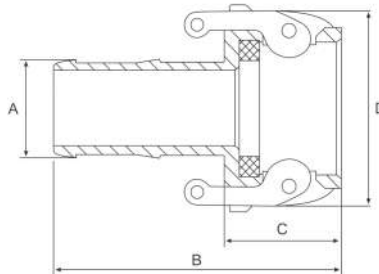

Camlock Type C

Stainless Grade 316

Features

- Female coupler to hosetail
- Stainless steel handles

Dimensions

Unit: mm (unless stated otherwise)

Size	12.7 1/2"	19.05 3/4"	25.4 1"	31.8 1 1/4"	38.1 1 1/2"	50.8 2"	63.5 2 1/2"	76.2 3"	101.6 4"	127 5"	152.4 6"
A	14.2	21.5	27.4	34.1	39.6	52.4	66.6	77.8	103.2	129	154
B	72.2	81	95	102.5	116.5	134.5	142.4	150	162.5	192	234.2
C	31.5	33.2	40	45.5	46	52.5	55.5	58	59	60	62.7
D	45	61.3	68.2	79.7	87.4	97	109.5	131.8	159.9	187.6	240
Code	SCLC12	SCLC20	SCLC25	SCLC30	SCLC40	SCLC50	SCLC65	SCLC75	SCLC100	SCLC125	SCLC150

Camlock Type D

Stainless Grade 316

Features

- Female coupler to female BSP
- Stainless steel handles

Dimensions

Unit: mm (unless stated otherwise)

Size	12.7 1/2"	19.05 3/4"	25.4 1"	31.8 1 1/4"	38.1 1 1/2"	50.8 2"	63.5 2 1/2"	76.2 3"	101.6 4"	127 5"	152.4 6"
A	16	19	19.1	22	23.5	23.5	29	31.5	33	36	37
B	47.5	52.2	59	67.5	69.5	76	84.5	89.5	92	96	99.8
C	31.5	33.2	39.9	45.5	46	52.5	55.5	58	59	60	62.8
D	45	61.3	68.2	79.7	87.4	97	109.5	131.8	159.9	187.6	240
Code	SCLD12	SCLD20	SCLD25	SCLD30	SCLD40	SCLD50	SCLD65	SCLD75	SCLD100	SCLD125	SCLD150