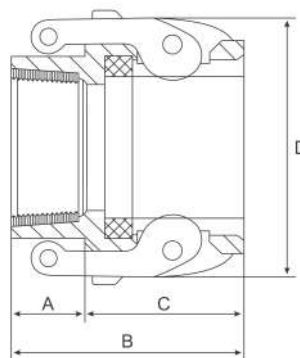

Camlock Type C

Stainless Grade 316

Features

- Female coupler to hosetail
- Stainless steel handles

Dimensions

Unit: mm (unless stated otherwise)

Size	12.7 1/2"	19.05 3/4"	25.4 1"	31.8 1 1/4"	38.1 1 1/2"	50.8 2"	63.5 2 1/2"	76.2 3"	101.6 4"	127 5"	152.4 6"
A	14.2	21.5	27.4	34.1	39.6	52.4	66.6	77.8	103.2	129	154
B	72.2	81	95	102.5	116.5	134.5	142.4	150	162.5	192	234.2
C	31.5	33.2	40	45.5	46	52.5	55.5	58	59	60	62.7
D	45	61.3	68.2	79.7	87.4	97	109.5	131.8	159.9	187.6	240
Code	SCLC12	SCLC20	SCLC25	SCLC30	SCLC40	SCLC50	SCLC65	SCLC75	SCLC100	SCLC125	SCLC150

Camlock Type D

Stainless Grade 316

Features

- Female coupler to female BSP
- Stainless steel handles

Dimensions

Unit: mm (unless stated otherwise)

Size	12.7 1/2"	19.05 3/4"	25.4 1"	31.8 1 1/4"	38.1 1 1/2"	50.8 2"	63.5 2 1/2"	76.2 3"	101.6 4"	127 5"	152.4 6"
A	16	19	19.1	22	23.5	23.5	29	31.5	33	36	37
B	47.5	52.2	59	67.5	69.5	76	84.5	89.5	92	96	99.8
C	31.5	33.2	39.9	45.5	46	52.5	55.5	58	59	60	62.8
D	45	61.3	68.2	79.7	87.4	97	109.5	131.8	159.9	187.6	240
Code	SCLD12	SCLD20	SCLD25	SCLD30	SCLD40	SCLD50	SCLD65	SCLD75	SCLD100	SCLD125	SCLD150