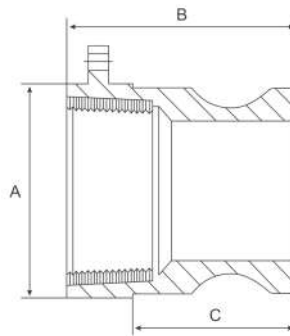

Camlock Type A

Stainless Grade 316

Features

- Male coupler to female BSP

Dimensions

Unit: mm (unless stated otherwise)

Size	12.7 1/2"	19.05 3/4"	25.4 1"	31.8 1 1/4"	38.1 1 1/2"	50.8 2"	63.5 2 1/2"	76.2 3"	101.6 4"	127 5"	152.4 6"
A	24.4	32.4	38.5	48.5	56	66	80	96	122.5	152	181
B	41	41	51.6	55	56	59	68	71.7	73.8	75.5	79.8
C	26	26	34.8	40	41	46	50	51	53.8	53	57.3
Code	SCLA12	SCLA20	SCLA25	SCLA30	SCLA40	SCLA50	SCLA65	SCLA75	SCLA100	SCLA125	SCLA150

Camlock Type B

Stainless Grade 316

Features

- Female coupler to male BSP
- Stainless steel handles

Dimensions

Unit: mm (unless stated otherwise)

Size	12.7 1/2"	19.05 3/4"	25.4 1"	31.8 1 1/4"	38.1 1 1/2"	50.8 2"	63.5 2 1/2"	76.2 3"	101.6 4"	127 5"	152.4 6"
A	16	19	19	65.5	23.5	24.5	29	31.5	33	37	41
B	47.5	52.2	59	20	69.5	77	84.4	89.5	92	97	103.8
C	31.5	33.2	40	45.5	46	52.5	55.5	58	59	60	62.8
D	45	61.3	68.2	79.7	87.4	97	109.5	159.9	159.9	187.6	240
Code	SCLB12	SCLB20	SCLB25	SCLB30	SCLB40	SCLB50	SCLB65	SCLB75	SCLB100	SCLB125	SCLB150