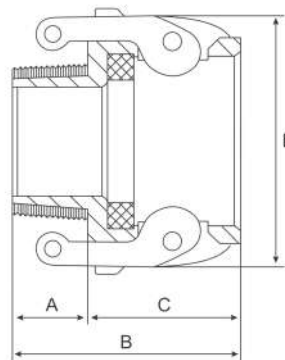

Camlock Type A

Stainless Grade 316

Features

- Male coupler to female BSP

Dimensions

Unit: mm (unless stated otherwise)

Size	12.7 1/2"	19.05 3/4"	25.4 1"	31.8 1 1/4"	38.1 1 1/2"	50.8 2"	63.5 2 1/2"	76.2 3"	101.6 4"	127 5"	152.4 6"
A	24.4	32.4	38.5	48.5	56	66	80	96	122.5	152	181
B	41	41	51.6	55	56	59	68	71.7	73.8	75.5	79.8
C	26	26	34.8	40	41	46	50	51	53.8	53	57.3
Code	SCLA12	SCLA20	SCLA25	SCLA30	SCLA40	SCLA50	SCLA65	SCLA75	SCLA100	SCLA125	SCLA150

Camlock Type B

Stainless Grade 316

Features

- Female coupler to male BSP
- Stainless steel handles

Dimensions

Unit: mm (unless stated otherwise)

Size	12.7 1/2"	19.05 3/4"	25.4 1"	31.8 1 1/4"	38.1 1 1/2"	50.8 2"	63.5 2 1/2"	76.2 3"	101.6 4"	127 5"	152.4 6"
A	16	19	19	65.5	23.5	24.5	29	31.5	33	37	41
B	47.5	52.2	59	20	69.5	77	84.4	89.5	92	97	103.8
C	31.5	33.2	40	45.5	46	52.5	55.5	58	59	60	62.8
D	45	61.3	68.2	79.7	87.4	97	109.5	159.9	159.9	187.6	240
Code	SCLB12	SCLB20	SCLB25	SCLB30	SCLB40	SCLB50	SCLB65	SCLB75	SCLB100	SCLB125	SCLB150