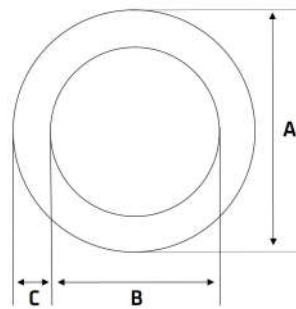

Camlock Gasket

Nitrile (NBR)

Dimensions

Unit: mm (unless stated otherwise)

Size	12.7 1/2"	19.05 3/4"	25.4 1"	31.8 1 1/4"	38.1 1 1/2"	50.8 2"	63.5 2 1/2"	76.2 3"	101.6 4"	127 5"	152.4 6"
A	26	34	40	49	56	67	80	95	124	150	180
B	17	22	28	35	41	51	60	76	100	128	152
Thickness	4	5	6	6	6	6	6	6	6	6	6
Code	CLGAS12	CLGAS20	CLGAS25	CLGAS30	CLGAS40	CLGAS50	CLGAS65	CLGAS75	CLGAS100	CLGAS125	CLGAS150

Camlock Pins

Stainless Grade 316

Features

- To suit stainless steel camlocks
- Sold per pair

Dimensions

Unit: mm (unless stated otherwise)

Size	12.7 - 19.05 1/2 - 3/4"	25.4 - 38.1 1 - 1 1/2"	50.8 - 63.5 2 - 2 1/2"	76.2 - 101.6 3 - 4"	127 - 152.4 5 - 6"
Code	SCLP1220	SCLP2540	SCLP5065	SCLP75100	SCLP125150