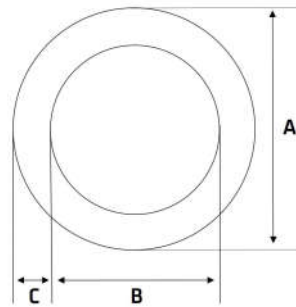

Camlock Gasket

Nitrile (NBR)

Dimensions

Unit: mm (unless stated otherwise)

Size	12.7 1/2"	19.05 3/4"	25.4 1"	31.8 1 1/4"	38.1 1 1/2"	50.8 2"	63.5 2 1/2"	76.2 3"	101.6 4"	127 5"	152.4 6"
A	26	34	40	49	56	67	80	95	124	150	180
B	17	22	28	35	41	51	60	76	100	128	152
Thickness	4	5	6	6	6	6	6	6	6	6	6
Code	CLGAS12	CLGAS20	CLGAS25	CLGAS30	CLGAS40	CLGAS50	CLGAS65	CLGAS75	CLGAS100	CLGAS125	CLGAS150

Camlock Pins

Stainless Grade 316

Features

- To suit stainless steel camlocks
- Sold per pair

Dimensions

Unit: mm (unless stated otherwise)

Size	12.7 - 19.05 1/2 - 3/4"	25.4 - 38.1 1 - 1 1/2"	50.8 - 63.5 2 - 2 1/2"	76.2 - 101.6 3 - 4"	127 - 152.4 5 - 6"
Code	SCLP1220	SCLP2540	SCLP5065	SCLP75100	SCLP125150