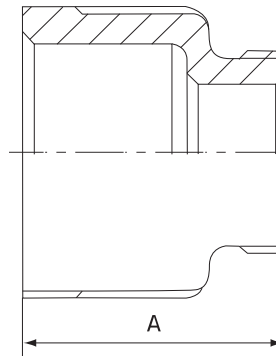

Hex Reducing Nipple

Stainless Grade 316

Features

- 150lbs Pressure Rating
- BSP threaded ends

Dimensions

Unit: mm (unless stated otherwise)

Size	6.35 - 3.18 1/4 - 1/8"	9.53 - 3.18 3/8 - 1/8"	9.53 - 6.35 3/8 - 1/4"	12.7 - 3.18 1/2 - 1/8"	12.7 - 6.35 1/2 - 1/4"	12.7 - 9.53 1/2 - 3/8"	19.05 - 9.53 3/4 - 3/8"	19.05 - 12.7 3/4 - 1/2"	25.4 - 12.7 1 - 1/2"	25.4 - 19.05 1 - 3/4"	31.8 - 19.05 1 1/4 - 3/4"	31.8 - 25.4 1 1/4 - 1"	38.1 - 12.7 1 1/2 - 1/2"
A	22.6	29	29.5	32	32	32.5	35	37	39.5	41.5	45.5	47	43.5
Code	SHRN0603	SHRN0903	SHRN0906	SHRN1203	SHRN1206	SHRN1209	SHRN2009	SHRN2012	SHRN2512	SHRN2520	SHRN3020	SHRN3025	SHRN4012

Size	38.1 - 19.05 1 1/2 - 3/4"	38.1 - 25.4 1 1/2 - 1"	38.1 - 31.8 1 1/2 - 1 1/4"	50.8 - 25.4 2 - 1"	50.8 - 31.8 2 - 1 1/4"	50.8 - 38.1 2 - 1 1/2"	63.5 - 38.1 2 1/2 - 1 1/2"	63.5 - 50.8 2 1/2 - 2"	76.2 - 50.8 3 - 2"	76.2 - 63.5 3 - 2 1/2"	101.6 - 50.8 4 - 2"	101.6 - 63.5 4 - 2 1/2"	101.6 - 76.2 4 - 3"
A	45.5	48.5	50	52	54.5	54.5	57.5	61.5	68.5	69	75	76	82.5
Code	SHRN4020	SHRN4025	SHRN4030	SHRN5025	SHRN5030	SHRN5040	SHRN6540	SHRN6550	SHRN7550	SHRN7565	SHRN10050	SHRN10065	SHRN10075

Reducing Socket

Stainless Grade 316

Features

- 150lbs Pressure Rating
- BSP threaded ends

Dimensions

Unit: mm (unless stated otherwise)

Size	6.35 - 3.18 1/4 - 1/8"	9.53 - 3.18 3/8 - 1/8"	9.53 - 6.35 3/8 - 1/4"	12.7 - 3.18 1/2 - 1/8"	12.7 - 6.35 1/2 - 1/4"	12.7 - 9.53 1/2 - 3/8"	19.05 - 9.53 3/4 - 3/8"	19.05 - 12.7 3/4 - 1/2"	25.4 - 12.7 1 - 1/2"	25.4 - 19.05 1 - 3/4"	31.8 - 19.05 1 1/4 - 3/4"	31.8 - 25.4 1 1/4 - 1"	38.1 - 19.05 1 1/2 - 3/4"
A	25.5	29	29	31	31	31	33.5	33.5	38	38	44	44	48.5
Code	SRS0603	SRS0903	SRS0906	SRS1203	SRS1206	SRS1209	SRS2009	SRS2012	SRS2512	SRS2520	SRS3020	SRS3025	SRS4020