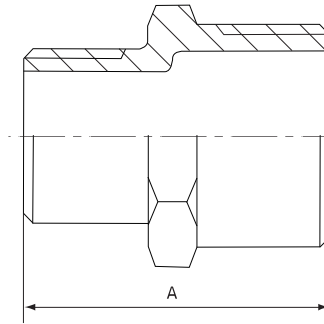

Hex Reducing Nipple

Stainless Grade 316

Features

- 150lbs Pressure Rating
- BSP threaded ends

Dimensions

Unit: mm (unless stated otherwise)

Size	6.35 - 3.18 1/4 - 1/8"	9.53 - 3.18 3/8 - 1/8"	9.53 - 6.35 3/8 - 1/4"	12.7 - 3.18 1/2 - 1/8"	12.7 - 6.35 1/2 - 1/4"	12.7 - 9.53 1/2 - 3/8"	19.05 - 9.53 3/4 - 3/8"	19.05 - 12.7 3/4 - 1/2"	25.4 - 12.7 1 - 1/2"	25.4 - 19.05 1 - 3/4"	31.8 - 19.05 1 1/4 - 3/4"	31.8 - 25.4 1 1/4 - 1"	38.1 - 12.7 1 1/2 - 1/2"
A	22.6	29	29.5	32	32	32.5	35	37	39.5	41.5	45.5	47	43.5
Code	SHRN0603	SHRN0903	SHRN0906	SHRN1203	SHRN1206	SHRN1209	SHRN2009	SHRN2012	SHRN2512	SHRN2520	SHRN3020	SHRN3025	SHRN4012

Size	38.1 - 19.05 1 1/2 - 3/4"	38.1 - 25.4 1 1/2 - 1"	38.1 - 31.8 1 1/2 - 1 1/4"	50.8 - 25.4 2 - 1"	50.8 - 31.8 2 - 1 1/4"	50.8 - 38.1 2 - 1 1/2"	63.5 - 38.1 2 1/2 - 1 1/2"	63.5 - 50.8 2 1/2 - 2"	76.2 - 50.8 3 - 2"	76.2 - 63.5 3 - 2 1/2"	101.6 - 50.8 4 - 2"	101.6 - 63.5 4 - 2 1/2"	101.6 - 76.2 4 - 3"
A	45.5	48.5	50	52	54.5	54.5	57.5	61.5	68.5	69	75	76	82.5
Code	SHRN4020	SHRN4025	SHRN4030	SHRN5025	SHRN5030	SHRN5040	SHRN6540	SHRN6550	SHRN7550	SHRN7565	SHRN10050	SHRN10065	SHRN10075

Reducing Socket

Stainless Grade 316

Features

- 150lbs Pressure Rating
- BSP threaded ends

Dimensions

Unit: mm (unless stated otherwise)

Size	6.35 - 3.18 1/4 - 1/8"	9.53 - 3.18 3/8 - 1/8"	9.53 - 6.35 3/8 - 1/4"	12.7 - 3.18 1/2 - 1/8"	12.7 - 6.35 1/2 - 1/4"	12.7 - 9.53 1/2 - 3/8"	19.05 - 9.53 3/4 - 3/8"	19.05 - 12.7 3/4 - 1/2"	25.4 - 12.7 1 - 1/2"	25.4 - 19.05 1 - 3/4"	31.8 - 19.05 1 1/4 - 3/4"	31.8 - 25.4 1 1/4 - 1"	38.1 - 19.05 1 1/2 - 3/4"
A	25.5	29	29	31	31	31	33.5	33.5	38	38	44	44	48.5
Code	SRS0603	SRS0903	SRS0906	SRS1203	SRS1206	SRS1209	SRS2009	SRS2012	SRS2512	SRS2520	SRS3020	SRS3025	SRS4020