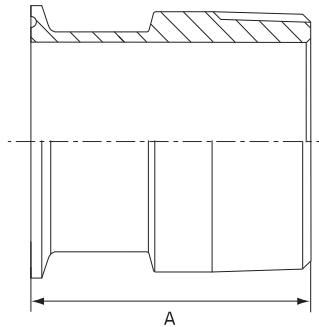

BSP Nipple to Tri Clover Adapter

Stainless Grade 316

Features

- 150lbs Pressure Rating
- Flat spot for ease of tightening

*"No need for welding!
Save time and effort
with one-piece adapters"*

Dimensions

Unit: mm (unless stated otherwise)

| Size | 12.7 1/2" | 19.05 3/4" | 25.4 1" | 31.8 1 1/4" | 38.1 1 1/2" | 50.8 2" | 63.5 2 1/2" | 76.2 3" | 101.6 4" |
|------|--------------|---------------|------------|----------------|----------------|------------|----------------|------------|-------------|
| A | 54 | 54 | 57.2 | 57.2 | 57.2 | 58.7 | 71.4 | 76.2 | 81 |
| Code | SWNAFER12 | SWNAFER20 | SWNAFER25 | SWNAFER30 | SWNAFER40 | SWNAFER50 | SWNAFER65 | SWNAFER75 | SWNAFER100 |

BSP Socket to Tri Clover Adapter

Stainless Grade 316

Features

- 150lbs Pressure Rating
- Flat spot for ease of tightening

*"No need for welding!
Save time and effort
with one-piece adapters"*

Dimensions

Unit: mm (unless stated otherwise)

| Size | 12.7 1/2" | 19.05 3/4" | 25.4 1" | 31.8 1 1/4" | 38.1 1 1/2" | 50.8 2" | 63.5 2 1/2" | 76.2 3" | 101.6 4" |
|------|--------------|---------------|------------|----------------|----------------|------------|----------------|------------|-------------|
| A | 41.3 | 41.3 | 41.3 | 49.2 | 49.2 | 49.2 | 49.2 | 49.2 | 49.2 |
| B | 25.1 | 25.1 | 50.4 | 50.4 | 50.4 | 63.9 | 77.4 | 90.9 | 118.9 |
| Code | SWSAFER12 | SWSAFER20 | SWSAFER25 | SWSAFER30 | SWSAFER40 | SWSAFER50 | SWSAFER65 | SWSAFER75 | SWSAFER100 |