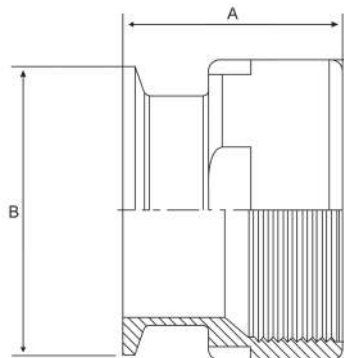

BSP Nipple to Tri Clover Adapter

Stainless Grade 316

Features

- 150lbs Pressure Rating
- Flat spot for ease of tightening

*"No need for welding!
Save time and effort
with one-piece adapters"*

Dimensions

Unit: mm (unless stated otherwise)

| Size | 12.7 1/2" | 19.05 3/4" | 25.4 1" | 31.8 1 1/4" | 38.1 1 1/2" | 50.8 2" | 63.5 2 1/2" | 76.2 3" | 101.6 4" |
|------|--------------|---------------|------------|----------------|----------------|------------|----------------|------------|-------------|
| A | 54 | 54 | 57.2 | 57.2 | 57.2 | 58.7 | 71.4 | 76.2 | 81 |
| Code | SWNAFER12 | SWNAFER20 | SWNAFER25 | SWNAFER30 | SWNAFER40 | SWNAFER50 | SWNAFER65 | SWNAFER75 | SWNAFER100 |

BSP Socket to Tri Clover Adapter

Stainless Grade 316

Features

- 150lbs Pressure Rating
- Flat spot for ease of tightening

*"No need for welding!
Save time and effort
with one-piece adapters"*

Dimensions

Unit: mm (unless stated otherwise)

| Size | 12.7 1/2" | 19.05 3/4" | 25.4 1" | 31.8 1 1/4" | 38.1 1 1/2" | 50.8 2" | 63.5 2 1/2" | 76.2 3" | 101.6 4" |
|------|--------------|---------------|------------|----------------|----------------|------------|----------------|------------|-------------|
| A | 41.3 | 41.3 | 41.3 | 49.2 | 49.2 | 49.2 | 49.2 | 49.2 | 49.2 |
| B | 25.1 | 25.1 | 50.4 | 50.4 | 50.4 | 63.9 | 77.4 | 90.9 | 118.9 |
| Code | SWSAFER12 | SWSAFER20 | SWSAFER25 | SWSAFER30 | SWSAFER40 | SWSAFER50 | SWSAFER65 | SWSAFER75 | SWSAFER100 |