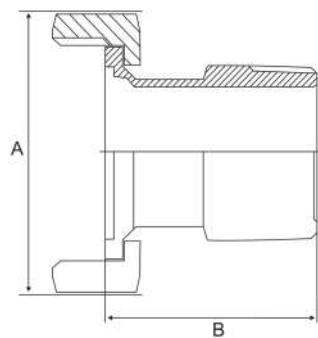

## Features

- 150lbs Pressure Rating
- Flat spot for ease of tightening

*"No need for welding!  
Save time and effort  
with one-piece adapters"*

## Dimensions

Unit: mm (unless stated otherwise)

Size	12.7 1/2"	19.05 3/4"	25.4 1"	31.8 1 1/4"	38.1 1 1/2"	50.8 2"	63.5 2 1/2"	76.2 3"	101.6 4"
A	57.1	57.1	70.8	70.8	70.8	72.3	85	89.8	91.4
Code	SWNAMP12	SWNAMP20	SWNAMP25	SWNAMP30	SWNAMP40	SWNAMP50	SWNAMP65	SWNAMP75	SWNAMP100

## Features

- Comes standard with hex nut
- 150lbs Pressure Rating
- Flat spot for ease of tightening

*"No need for welding!  
Save time and effort  
with one-piece adapters"*

## Dimensions

Unit: mm (unless stated otherwise)

Size	12.7 1/2"	19.05 3/4"	25.4 1"	31.8 1 1/4"	38.1 1 1/2"	50.8 2"	63.5 2 1/2"	76.2 3"	101.6 4"
A	28.5	33	50.8	58	65	79.4	92	104.8	130
B	50.7	50.7	64	64	64	64	77.5	83.2	84.7
Code	SWNAWL12	SWNAWL20	SWNAWL25	SWNAWL30	SWNAWL40	SWNAWL50	SWNAWL65	SWNAWL75	SWNAWL100