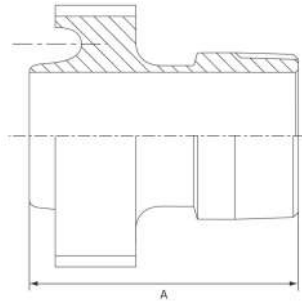

# BSP Nipple to RJT Male Adapter

Stainless Grade 316

## Features

- 150lbs Pressure Rating
- Flat spot for ease of tightening

*"No need for welding!  
Save time and effort  
with one-piece adapters"*

## Dimensions

Unit: mm (unless stated otherwise)

Size	12.7 1/2"	19.05 3/4"	25.4 1"	31.8 1 1/4"	38.1 1 1/2"	50.8 2"	63.5 2 1/2"	76.2 3"	101.6 4"
A	57.1	57.1	70.8	70.8	70.8	72.3	85	89.8	91.4
Code	SWNAMP12	SWNAMP20	SWNAMP25	SWNAMP30	SWNAMP40	SWNAMP50	SWNAMP65	SWNAMP75	SWNAMP100

## Dimensions

Unit: mm (unless stated otherwise)

Size	12.7 1/2"	19.05 3/4"	25.4 1"	31.8 1 1/4"	38.1 1 1/2"	50.8 2"	63.5 2 1/2"	76.2 3"	101.6 4"
A	28.5	33	50.8	58	65	79.4	92	104.8	130
B	50.7	50.7	64	64	64	64	77.5	83.2	84.7
Code	SWNAWL12	SWNAWL20	SWNAWL25	SWNAWL30	SWNAWL40	SWNAWL50	SWNAWL65	SWNAWL75	SWNAWL100