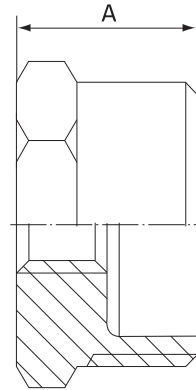

Hex Bush

Stainless Grade 316

Features

- 150lbs Pressure Rating
- BSP threaded ends

Dimensions

Unit: mm (unless stated otherwise)

Size	6.35 - 3.18	9.53 - 3.18	9.53 - 6.35	12.7 - 3.18	12.7 - 6.35	12.7 - 9.53	19.05 - 6.35	19.05 - 9.53	19.05 - 12.7	25.4 - 6.35	25.4 - 9.53	25.4 - 12.7	25.4 - 19.05	31.8 - 12.7	31.8 - 19.05	31.8 - 25.4	38.1 - 12.7
A	16.5	17	17	20	20	20	22	22	22	25	25	25	25	27.5	27.5	27.5	27.5
Code	SB0603	SB0903	SB0906	SB1203	SB1206	SB1209	SB2006	SB2009	SB2012	SB2506	SB2509	SB2512	SB2520	SB3012	SB3020	SB3025	SB4012

Size	38.1 - 19.05	38.1 - 25.4	38.1 - 31.8	50.8 - 12.7	50.8 - 19.05	50.8 - 25.4	50.8 - 31.8	50.8 - 38.1	63.5 - 38.1	63.5 - 50.8	76.2 - 38.1	76.2 - 50.8	76.2 - 63.5	101.6 - 50.8	101.6 - 63.5	101.6 - 76.2
A	27.5	27.5	27.5	32.5	32.5	32.5	32.5	32.5	36	36	41.5	41.5	41.5	45	45	45
Code	SB4020	SB4025	SB4030	SB5012	SB5020	SB5025	SB5030	SB5040	SB6540	SB6550	SB7540	SB7550	SB7565	SB10050	SB10065	SB10075

Negative Bush

Stainless Grade 316

Features

- 150lbs Pressure Rating
- BSP threaded ends

Dimensions

Unit: mm (unless stated otherwise)

Size	6.35 - 3.18	9.53 - 3.18	9.53 - 6.35	12.7 - 3.18	12.7 - 6.35	12.7 - 9.53	19.05 - 6.35	19.05 - 9.53	19.05 - 12.7	25.4 - 12.7	25.4 - 19.05	31.8 - 19.05	31.8 - 25.4
A	26	27.5	27.5	30.5	30.5	31.5	34.5	34.5	34.5	38	40	46	48
Code	SNB0603	SNB0903	SNB0906	SNB1203	SNB1206	SNB1209	SNB2006	SNB2009	SNB2012	SNB2512	SNB2520	SNB3020	SNB3025

Size	38.1 - 19.05	38.1 - 25.4	38.1 - 31.8	50.8 - 25.4	50.8 - 31.8	50.8 - 38.1	63.5 - 38.1	63.5 - 50.8	76.2 - 50.8	76.2 - 63.5	101.6 - 63.5	101.6 - 76.2
A	44	49	50.5	51.5	53	54.5	59	63.5	67	69	75.5	78.5
Code	SNB4020	SNB4025	SNB4030	SNB5025	SNB5030	SNB5040	SNB6540	SNB6550	SNB7550	SNB7565	SNB10065	SNB10075