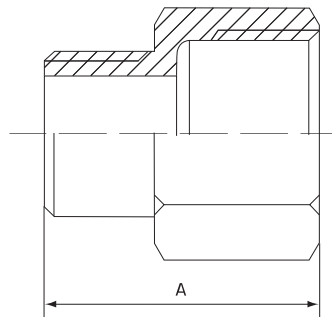

Hex Bush

Stainless Grade 316

Features

- 150lbs Pressure Rating
- BSP threaded ends

Dimensions

Unit: mm (unless stated otherwise)

Size	6.35 - 3.18	9.53 - 3.18	9.53 - 6.35	12.7 - 3.18	12.7 - 6.35	12.7 - 9.53	19.05 - 6.35	19.05 - 9.53	19.05 - 12.7	25.4 - 6.35	25.4 - 9.53	25.4 - 12.7	25.4 - 19.05	31.8 - 12.7	31.8 - 19.05	31.8 - 25.4	38.1 - 12.7
A	16.5	17	17	20	20	20	22	22	22	25	25	25	25	27.5	27.5	27.5	27.5
Code	SB0603	SB0903	SB0906	SB1203	SB1206	SB1209	SB2006	SB2009	SB2012	SB2506	SB2509	SB2512	SB2520	SB3012	SB3020	SB3025	SB4012

Size	38.1 - 19.05	38.1 - 25.4	38.1 - 31.8	50.8 - 12.7	50.8 - 19.05	50.8 - 25.4	50.8 - 31.8	50.8 - 38.1	63.5 - 38.1	63.5 - 50.8	76.2 - 38.1	76.2 - 50.8	76.2 - 63.5	101.6 - 50.8	101.6 - 63.5	101.6 - 76.2
A	27.5	27.5	27.5	32.5	32.5	32.5	32.5	32.5	36	36	41.5	41.5	41.5	45	45	45
Code	SB4020	SB4025	SB4030	SB5012	SB5020	SB5025	SB5030	SB5040	SB6540	SB6550	SB7540	SB7550	SB7565	SB10050	SB10065	SB10075

Negative Bush

Stainless Grade 316

Features

- 150lbs Pressure Rating
- BSP threaded ends

Dimensions

Unit: mm (unless stated otherwise)

Size	6.35 - 3.18	9.53 - 3.18	9.53 - 6.35	12.7 - 3.18	12.7 - 6.35	12.7 - 9.53	19.05 - 6.35	19.05 - 9.53	19.05 - 12.7	25.4 - 12.7	25.4 - 19.05	31.8 - 19.05	31.8 - 25.4
A	26	27.5	27.5	30.5	30.5	31.5	34.5	34.5	34.5	38	40	46	48
Code	SNB0603	SNB0903	SNB0906	SNB1203	SNB1206	SNB1209	SNB2006	SNB2009	SNB2012	SNB2512	SNB2520	SNB3020	SNB3025

Size	38.1 - 19.05	38.1 - 25.4	38.1 - 31.8	50.8 - 25.4	50.8 - 31.8	50.8 - 38.1	63.5 - 38.1	63.5 - 50.8	76.2 - 50.8	76.2 - 63.5	101.6 - 63.5	101.6 - 76.2
A	44	49	50.5	51.5	53	54.5	59	63.5	67	69	75.5	78.5
Code	SNB4020	SNB4025	SNB4030	SNB5025	SNB5030	SNB5040	SNB6540	SNB6550	SNB7550	SNB7565	SNB10065	SNB10075