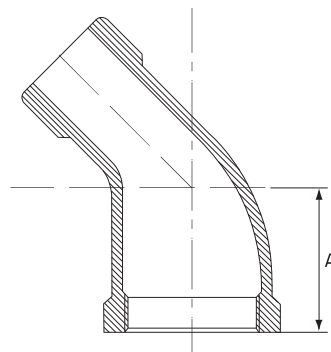

### Features

- 150lbs Pressure Rating
- BSP threaded ends

*“Also known as a Street Elbow”*

### Dimensions

Unit: mm (unless stated otherwise)

Size	3.18 1/8"	6.35 1/4"	9.53 3/8"	12.7 1/2"	19.05 3/4"	25.4 1"	31.8 1 1/4"	38.1 1 1/2"	50.8 2"	63.5 2 1/2"	76.2 3"	101.6 4"
A	31.25	37.5	42.9	48.5	57.25	67.5	79	86.5	107	130	152	187
B	20.5	25.5	27.5	31.75	39.75	46.25	57.4	63.5	79.75	100	116.75	151.5
Code	SSE03	SSE06	SSE09	SSE12	SSE20	SSE25	SSE30	SSE40	SSE50	SSE65	SSE75	SSE100

### Dimensions

Unit: mm (unless stated otherwise)

Size	3.18 1/8"	6.35 1/4"	9.53 3/8"	12.7 1/2"	19.05 3/4"	25.4 1"	31.8 1 1/4"	38.1 1 1/2"	50.8 2"	63.5 2 1/2"	76.2 3"	101.6 4"
A	13	16	18	20	23	27	30	33	42	49	78	97
Code	SSE4503	SSE4506	SSE4509	SSE4512	SSE4520	SSE4525	SSE4530	SSE4540	SSE4550	SSE4565	SSE4575	SSE45100