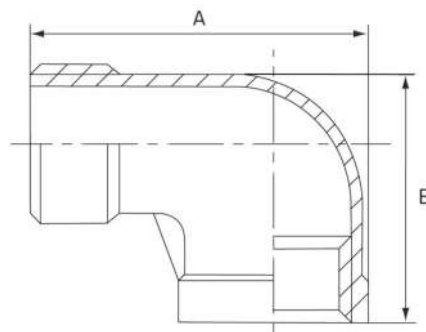

# Male-Female Elbow 90°

Stainless Grade 316

### Features

- 150lbs Pressure Rating
- BSP threaded ends

*“Also known as a Street Elbow”*

### Dimensions

Unit: mm (unless stated otherwise)

Size	3.18 1/8"	6.35 1/4"	9.53 3/8"	12.7 1/2"	19.05 3/4"	25.4 1"	31.8 1 1/4"	38.1 1 1/2"	50.8 2"	63.5 2 1/2"	76.2 3"	101.6 4"
A	31.25	37.5	42.9	48.5	57.25	67.5	79	86.5	107	130	152	187
B	20.5	25.5	27.5	31.75	39.75	46.25	57.4	63.5	79.75	100	116.75	151.5
Code	SSE03	SSE06	SSE09	SSE12	SSE20	SSE25	SSE30	SSE40	SSE50	SSE65	SSE75	SSE100

### Dimensions

Unit: mm (unless stated otherwise)

Size	3.18 1/8"	6.35 1/4"	9.53 3/8"	12.7 1/2"	19.05 3/4"	25.4 1"	31.8 1 1/4"	38.1 1 1/2"	50.8 2"	63.5 2 1/2"	76.2 3"	101.6 4"
A	13	16	18	20	23	27	30	33	42	49	78	97
Code	SSE4503	SSE4506	SSE4509	SSE4512	SSE4520	SSE4525	SSE4530	SSE4540	SSE4550	SSE4565	SSE4575	SSE45100