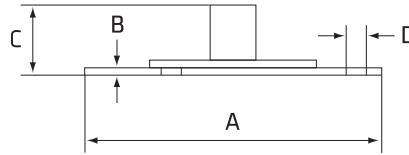

Round Wall Plate

Stainless Grade 304

Features

- 3x securing points

Dimensions

Unit: mm (unless stated otherwise)

Size	Plain	M10 Boss	M12 Boss	5/8" Collar
A	64.5	64.5	64.5	64.5
B	0	18.5	18.5	20
C	2	2	2	2
D	5	5	5	5
Code	SWPR	SWPR10	SWPR12	SWPR16

Threaded Rod

Stainless Grade 316

Features

- Metric
- 1 metre lengths

"Round bar also available
Refer to page 148"

Dimensions

Unit: mm (unless stated otherwise)

Size	5	6	8	10	12	16	20
Code	STRM60501	STRM60601	STRM60801	STRM61001	STRM61201	STRM61601	STRM62001