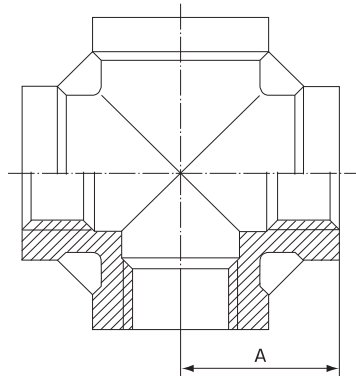

Cross

Stainless Grade 316

Features

- 150lbs Pressure Rating
- BSP threaded ends

Dimensions

Unit: mm (unless stated otherwise)

| Size | 3.18 1/8" | 6.35 1/4" | 9.53 3/8" | 12.7 1/2" | 19.05 3/4" | 25.4 1" | 31.8 1 1/4" | 38.1 1 1/2" | 50.8 2" | 63.5 2 1/2" | 76.2 3" | 101.6 4" |
|------|--------------|--------------|--------------|--------------|---------------|------------|----------------|----------------|------------|----------------|------------|-------------|
| A | 17 | 19 | 23 | 25 | 27.5 | 33 | 40 | 43 | 52 | 68 | 80 | 93 |
| Code | SC03 | SC06 | SC09 | SC12 | SC20 | SC25 | SC30 | SC40 | SC50 | SC65 | SC75 | SC100 |

Hex Nipple

Stainless Grade 316

Features

- 150lbs Pressure Rating
- BSP threaded ends

Dimensions

Unit: mm (unless stated otherwise)

| Size | 3.18 1/8" | 6.35 1/4" | 9.53 3/8" | 12.7 1/2" | 19.05 3/4" | 25.4 1" | 31.8 1 1/4" | 38.1 1 1/2" | 50.8 2" | 63.5 2 1/2" | 76.2 3" | 101.6 4" |
|------|--------------|--------------|--------------|--------------|---------------|------------|----------------|----------------|------------|----------------|------------|-------------|
| A | 25 | 29 | 29.5 | 35 | 39 | 44 | 49.5 | 49.5 | 58.5 | 64 | 76 | 86.5 |
| Code | SHN03 | SHN06 | SHN09 | SHN12 | SHN20 | SHN25 | SHN30 | SHN40 | SHN50 | SHN65 | SHN75 | SHN100 |