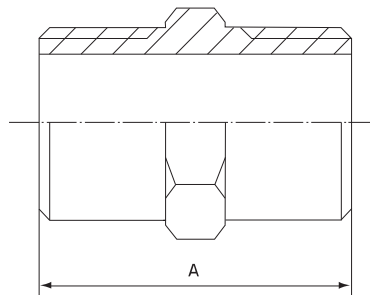

Cross

Stainless Grade 316

Features

- 150lbs Pressure Rating
- BSP threaded ends

Dimensions

Unit: mm (unless stated otherwise)

| Size | 3.18 1/8" | 6.35 1/4" | 9.53 3/8" | 12.7 1/2" | 19.05 3/4" | 25.4 1" | 31.8 1 1/4" | 38.1 1 1/2" | 50.8 2" | 63.5 2 1/2" | 76.2 3" | 101.6 4" |
|------|--------------|--------------|--------------|--------------|---------------|------------|----------------|----------------|------------|----------------|------------|-------------|
| A | 17 | 19 | 23 | 25 | 27.5 | 33 | 40 | 43 | 52 | 68 | 80 | 93 |
| Code | SC03 | SC06 | SC09 | SC12 | SC20 | SC25 | SC30 | SC40 | SC50 | SC65 | SC75 | SC100 |

Hex Nipple

Stainless Grade 316

Features

- 150lbs Pressure Rating
- BSP threaded ends

Dimensions

Unit: mm (unless stated otherwise)

| Size | 3.18 1/8" | 6.35 1/4" | 9.53 3/8" | 12.7 1/2" | 19.05 3/4" | 25.4 1" | 31.8 1 1/4" | 38.1 1 1/2" | 50.8 2" | 63.5 2 1/2" | 76.2 3" | 101.6 4" |
|------|--------------|--------------|--------------|--------------|---------------|------------|----------------|----------------|------------|----------------|------------|-------------|
| A | 25 | 29 | 29.5 | 35 | 39 | 44 | 49.5 | 49.5 | 58.5 | 64 | 76 | 86.5 |
| Code | SHN03 | SHN06 | SHN09 | SHN12 | SHN20 | SHN25 | SHN30 | SHN40 | SHN50 | SHN65 | SHN75 | SHN100 |