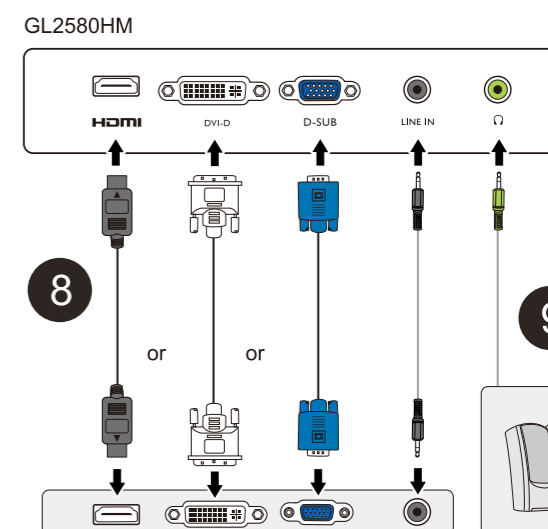

G80 Series
LCD Monitor
Quick Start Guide

DN: G80-Q-V2

© 2018 BenQ Corporation. All rights reserved. Rights of modification reserved.

GW2280 / GW2280E
GW2480 / GW2480E
GW2780 / GW2780E

GL2580H / GL2580HE
GL2580HM / GL2580ME

HDMI
(GW2480 / GW2480E
GL2580H / GL2580HE
GL2580HM / GL2580ME
GW2780 / GW2780E only)

D-Sub
(GW2280 / GW2280E only)

- 8 Video
- 9 Audio

8 Video

9 Audio

1

2

3