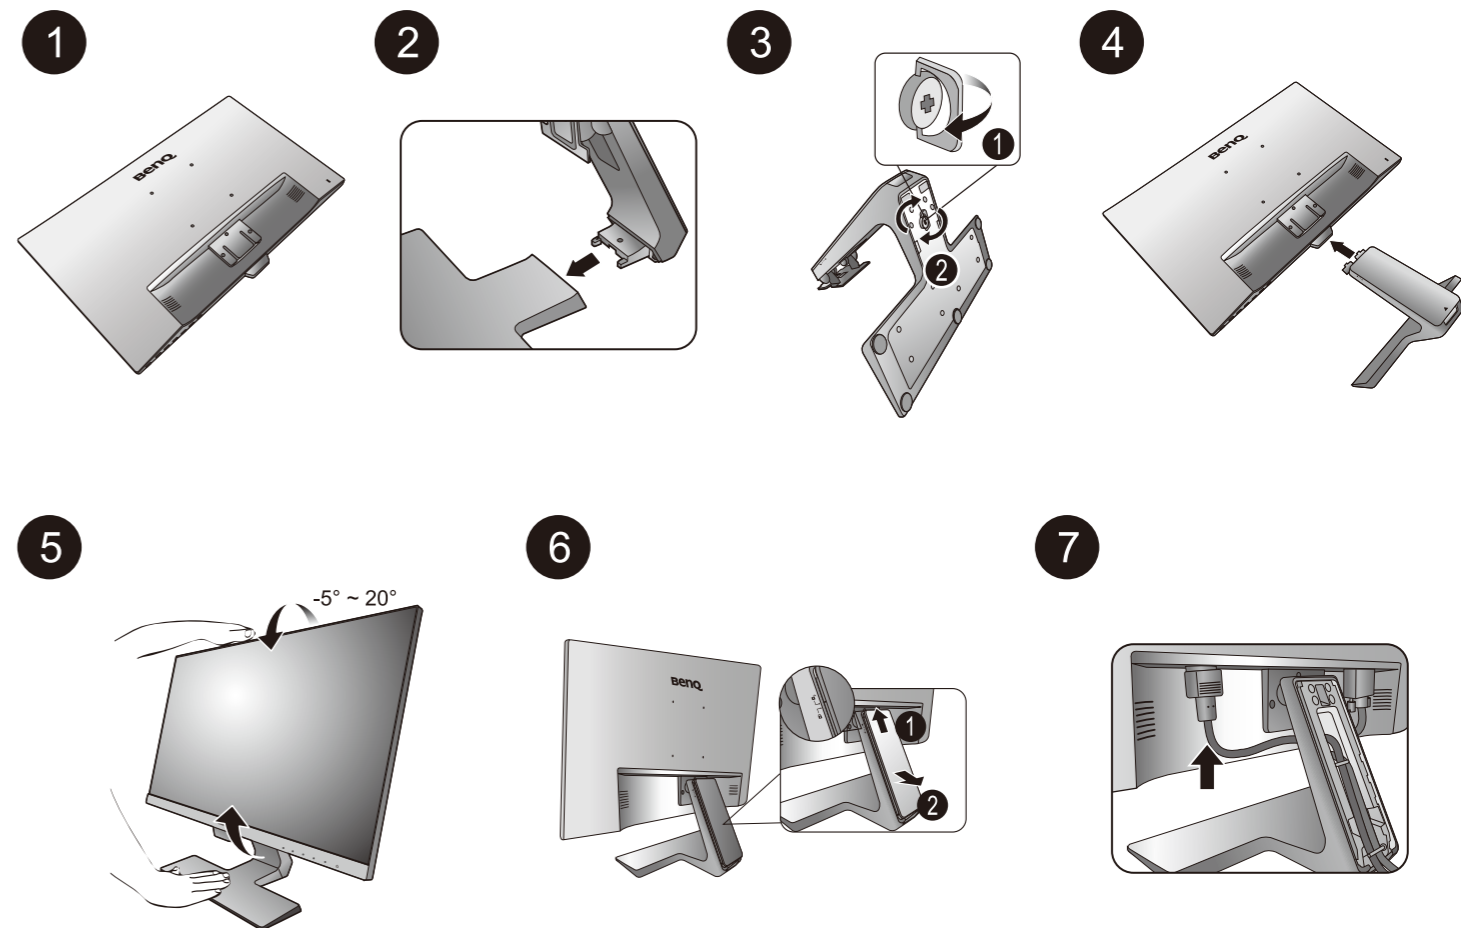

G80 Series
LCD Monitor
Quick Start Guide

DN: G80-Q-V2

© 2018 BenQ Corporation. All rights reserved. Rights of modification reserved.

GW2280 / GW2280E
GW2480 / GW2480E
GW2780 / GW2780E

GL2580H / GL2580HE
GL2580HM / GL2580ME

HDMI
(GW2480 / GW2480E
GL2580H / GL2580HE
GL2580HM / GL2580ME
GW2780 / GW2780E only)

D-Sub
(GW2280 / GW2280E only)

- 8 Video
- 9 Audio

8 Video

9 Audio

1

2

3