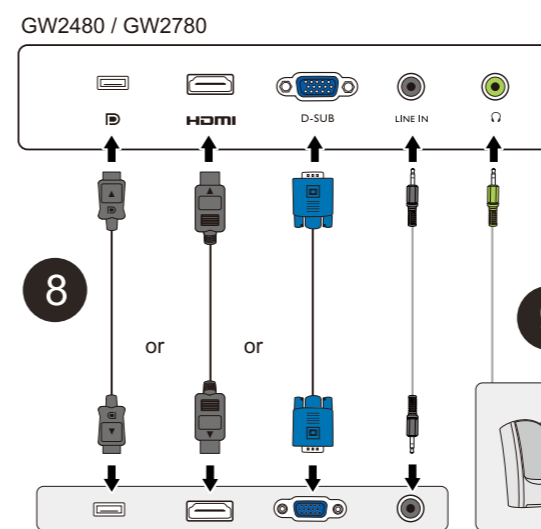

G80 Series
LCD Monitor
Quick Start Guide

DN: G80-Q-V2

© 2018 BenQ Corporation. All rights reserved. Rights of modification reserved.

GW2280 / GW2280E
GW2480 / GW2480E
GW2780 / GW2780E

GL2580H / GL2580HE
GL2580HM / GL2580ME

HDMI
(GW2480 / GW2480E
GL2580H / GL2580HE
GL2580HM / GL2580ME
GW2780 / GW2780E only)

D-Sub
(GW2280 / GW2280E only)

- 8 Video
- 9 Audio

8 Video

9 Audio

1

2

3