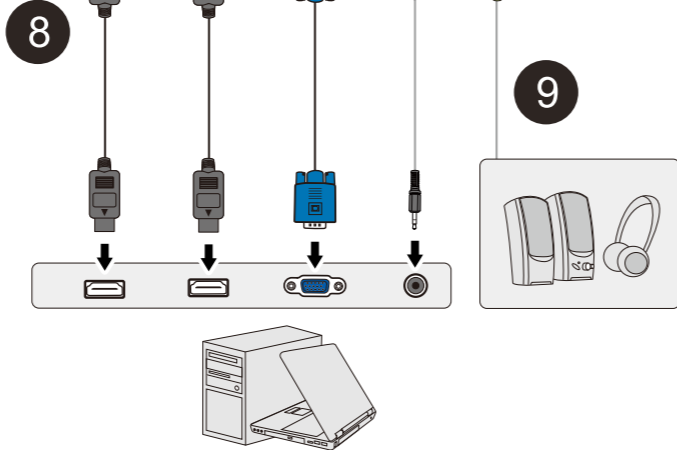

HDMI
(GW2480 / GW2480E
GL2580H / GL2580HE
GL2580HM / GL2580ME
GW2780 / GW2780E only)

D-Sub
(GW2280 / GW2280E only)

- 8 Video
- 9 Audio

8 Video

9 Audio

1

2

3