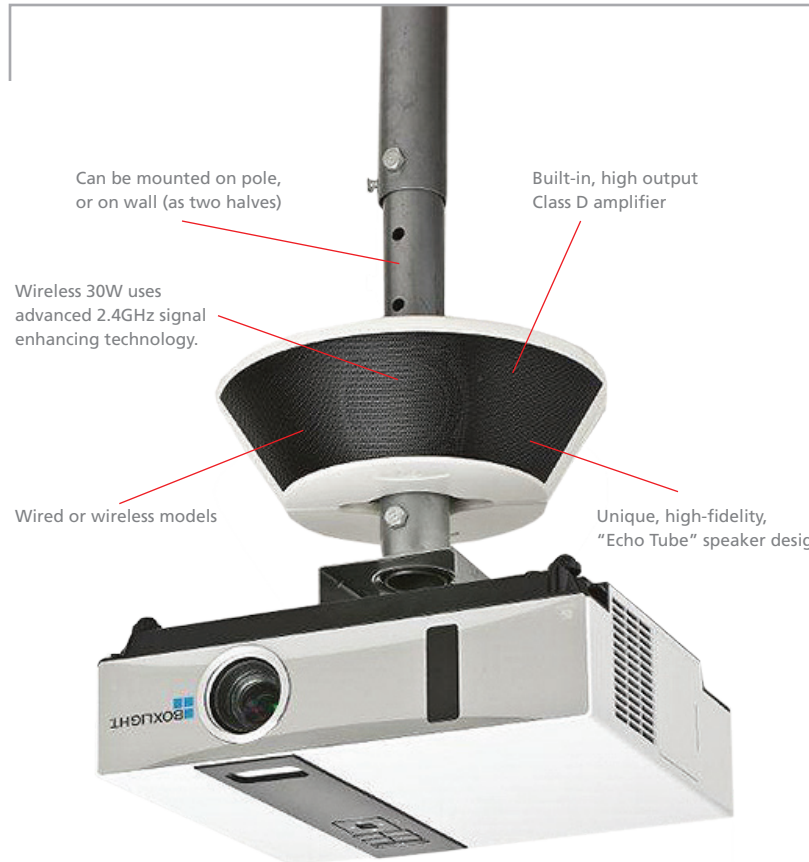

SoundLite and SoundLite 30W

Class D High
Fidelity Sound
Systems

Be Brilliant.

This is presentation sound, done the BOXLIGHT way.

Be heard, clearly, be understood, fully.

One picture may be worth a thousand words to a class, but it's even better if students can actually hear the instructor's words. Clearly. BOXLIGHT gets this. SoundLite is the answer. Compact, high output, easy to install, high-fidelity, affordable, presentation sound. Brilliant.

Class-leading Class D Amplifier.

SoundLite combines a 2 x10W dual channel Class D amplifier system with two high efficiency, full range "echo tube" speakers (for superb clarity even at peak power). SoundLite30W generates 15 watts per channel.

SoundLite30W adds "Teacher Deferring" Microphone.

If only your students would do this: when you speak, SoundLite30 automatically lowers the volume of video sound, on-line feeds, or any other plugged-in audio source, emphasizing the teacher's voice and words. Brilliant.

Unique "Two Hook" Configuration.

SoundLite can also be split in half and mounted on the wall, or positioned anywhere else that's convenient.

24/7/365

US-based technical support

You've never sounded so Brilliant.